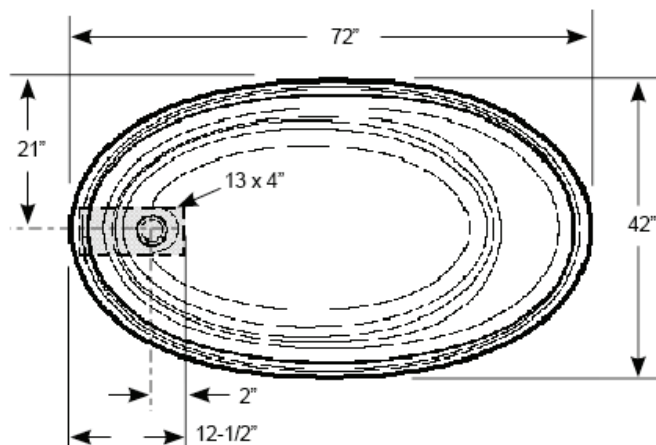

PRODUCT SPECIFICATIONS AND AVAILABILITY ARE SUBJECT TO CHANGE WITHOUT NOTICE.

KEY DIMENSIONS

DIMENSIONS

72" L x 42" W x 20-1/2" H
(1829 mm) L x (1067 mm) W x (521 mm) H

DRAIN/OVERFLOW

A: 16" (406 mm) B: 11-1/2" (292 mm)

TOTAL WEIGHT

1115 lb (506 kg) / 53.1 lb/sq. ft. (259 kg/m²)

OPERATING GALLONAGE

89 U.S. Gal. (337 Liters) Max

PRODUCT WEIGHT

124 lb (56 kg)

SKIRT MOUNTING

Not Available

* Measurements inside unit represent cutout in floor to allow for drain/overflow.

SIDE VIEW

END VIEW

DRAIN/OVEFLOW