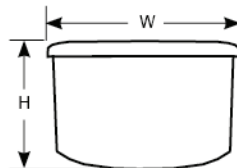

PRODUCT SPECIFICATIONS AND AVAILABILITY ARE SUBJECT TO CHANGE WITHOUT NOTICE.

KEY DIMENSIONS

DIMENSIONS

72" L x 42" W x 20-1/2" H
(1829 mm) L x (1067 mm) W x (521 mm) H

DRAIN/OVERFLOW

A: 16" (406 mm) B: 11-1/2" (292 mm)

TOTAL WEIGHT

1115 lb (506 kg) / 53.1 lb/sq. ft. (259 kg/m²)

OPERATING GALLONAGE

89 U.S. Gal. (337 Liters) Max

PRODUCT WEIGHT

124 lb (56 kg)

SKIRT MOUNTING

Not Available

* Measurements inside unit represent cutout in floor to allow for drain/overflow.

SIDE VIEW

END VIEW

DRAIN/OVEFLOW