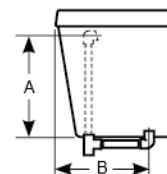

PRODUCT SPECIFICATIONS AND AVAILABILITY ARE SUBJECT TO CHANGE WITHOUT NOTICE.

KEY DIMENSIONS

DIMENSIONS

72" L x 42" W x 20-1/2" H
(1829 mm) L x (1067 mm) W x (521 mm) H

DRAIN/OVERFLOW

A: 16" (406 mm) B: 11-1/2" (292 mm)

FEATURES, UPGRADES & ACCESSORIES

- Universal Drain Location
- Accessories / Hardware:
 - Rotary Drain Kit, 26" Cable: #8730
 - Decorative Ring GN75
 - Decorative Legs GN77
- Trim Kit Finishes Available:
 - (827) – Chrome
 - (898) – Brushed Chrome
 - (826) – Brushed Nickel

* Measurements inside unit represent cutout in floor to allow for drain/overflow.

SIDE VIEW

END VIEW

DRAIN/OVEFLOW