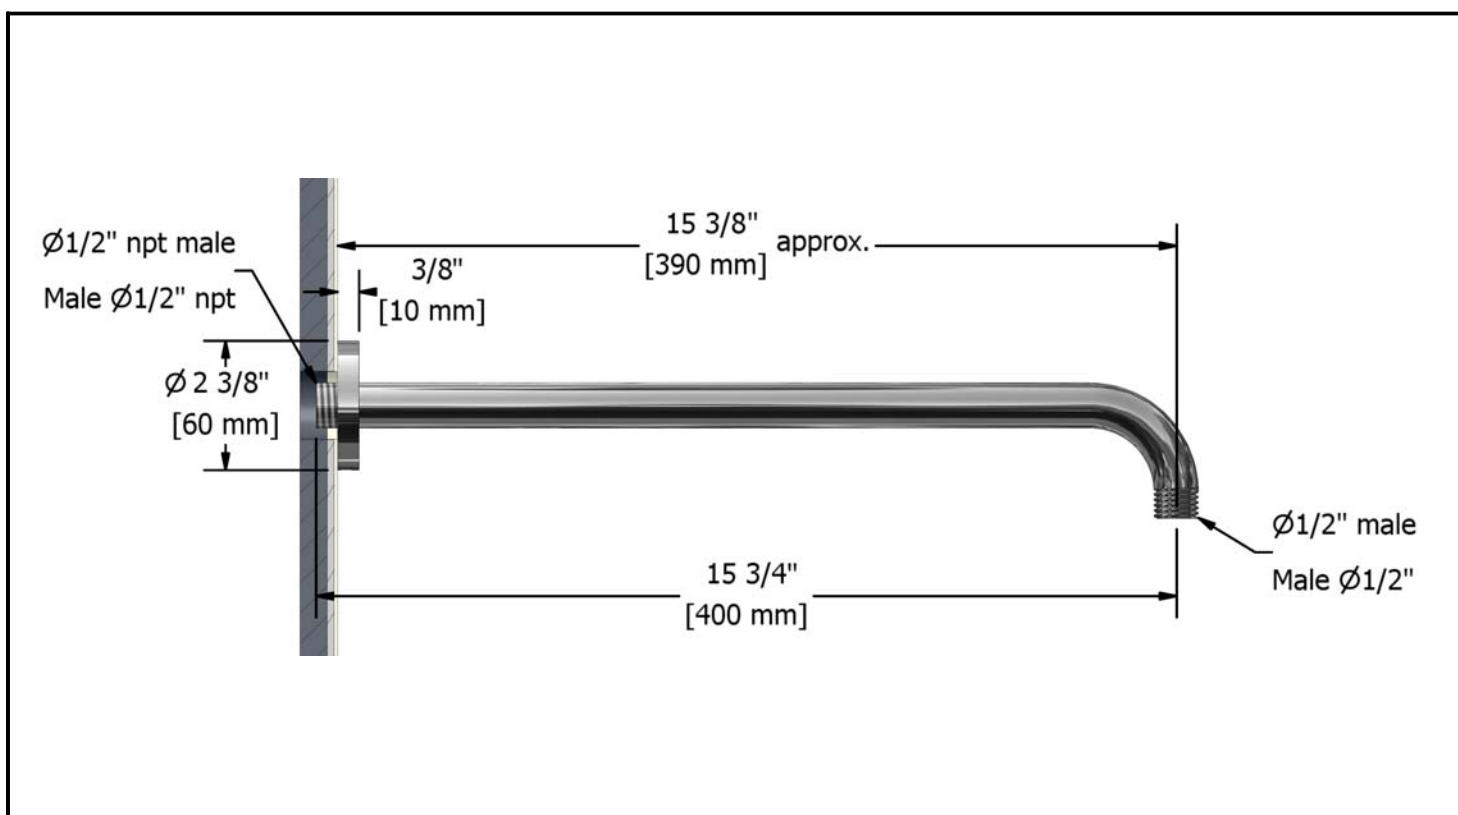

Sizes, models and finishes may differ from those presented.

Warranty

The Riobel inc. product carries a limited LIFETIME warranty on the finish Chrome, Gold (PVD), Brushed nickel (PVD), Night brushed (PVD), Polished nickel (PVD) and all working parts and is guaranteed from the initial date of purchase against all manufacturing defects. Other finished 1 year.

Customer service

Ontario, West Canada : 888-287-5354 Quebec, Maritimes, United States : 866-473-8442