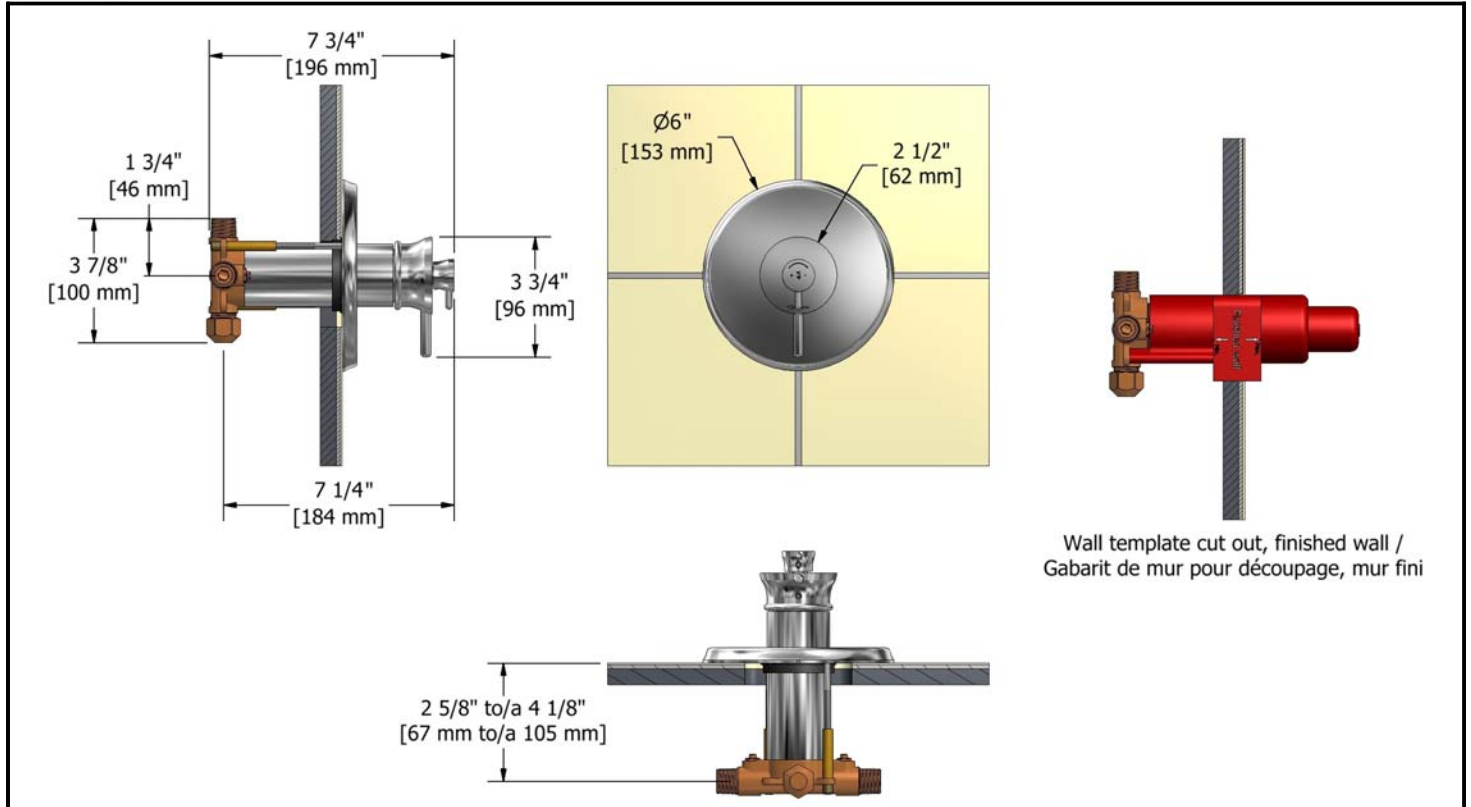

Certifications

- ASSE 1016
- CSA B125.1
- ASME A112.18.1