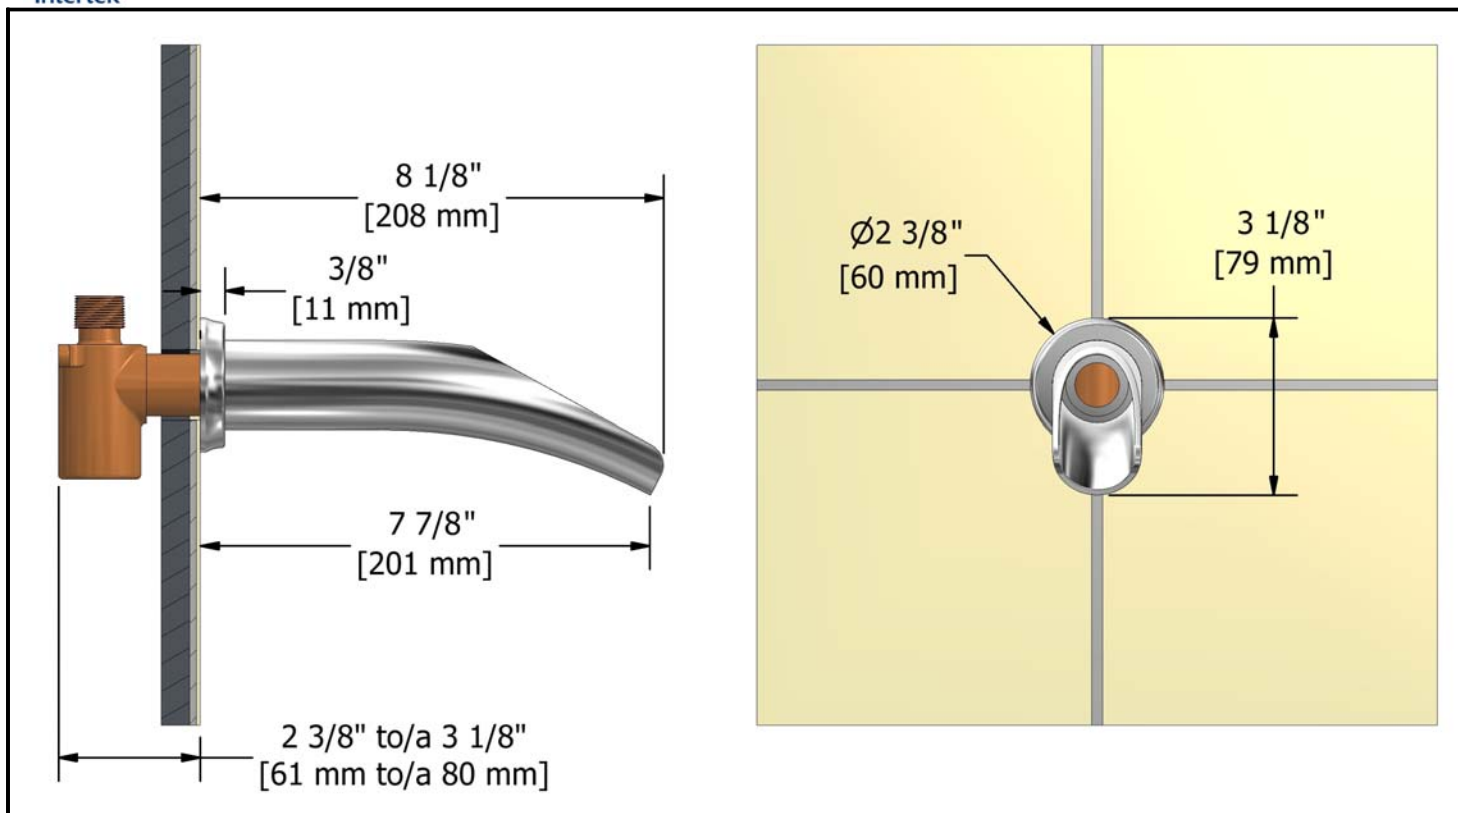

Certifications

- CSA B125.1
- ASME A112.18.1

Sizes, models and finishes may differ from those presented.

Warranty

The Riobel inc. product carries a limited LIFETIME warranty on the finish Chrome, Gold (PVD), Brushed nickel (PVD), Night brushed (PVD), Polished nickel (PVD) and all working parts and is guaranteed from the initial date of purchase against all manufacturing defects. Other finished 1 year.

Customer service

Ontario, West Canada : 888-287-5354 Quebec, Maritimes, United States : 866-473-8442