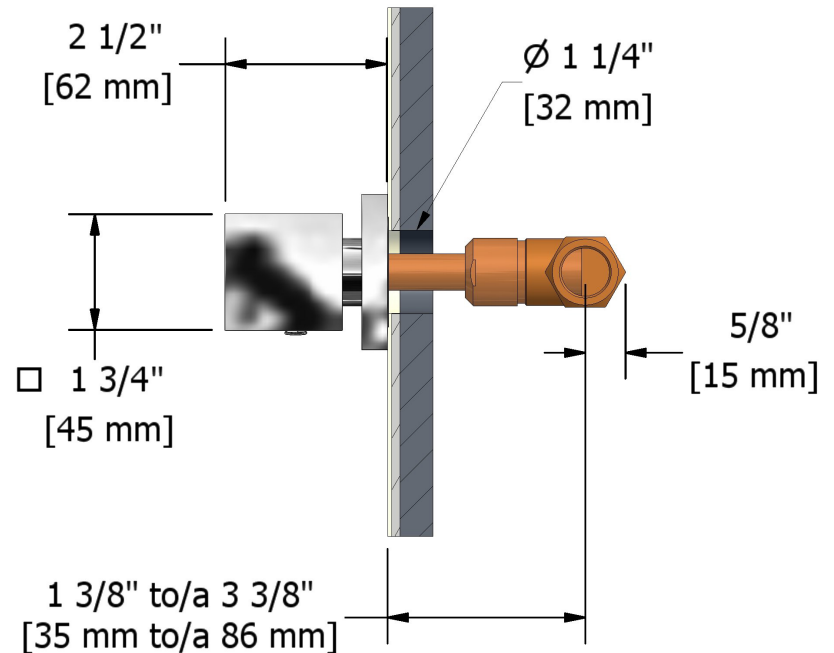

1/2" shut-off valve
KSTQ20XX

Specifications

Descriptions

- 1/2" inlet female NPT
- 1/2" ceramic cartridge

Available colors

- C : Chrome
- BN : Brushed nickel (PVD)

Cartridges

- 401-451

Certifications

- CSA B125.1
- ASME A112.18.1
- CMR248 Approval

Sizes, models and finishes may differ from those presented.

Warranty

The Riobel inc. product carries a limited LIFETIME warranty on the finish Chrome, Gold (PVD), Brushed nickel (PVD), Night brushed (PVD), Polished nickel (PVD) and all working parts and is guaranteed from the initial date of purchase against all manufacturing defects. Other finished 1 year.