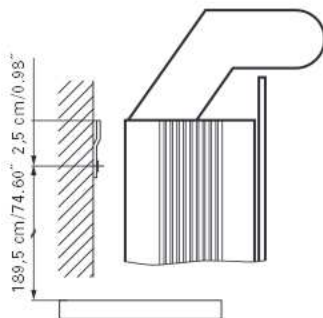

axara

SIDLER

Edition
Edition

08-2011

Mirror cabinet
Armoire de toilette

AX 1/50/L CL

SIDLER No.: 1'105'010 anodize / anodisé
1'105'015 white / blanche

SIDLER International Ltd.

Made in Switzerland
#205-2999 Underhill Avenue, Burnaby, BC V5A 3C2, Canada
www.sidler-international.com

IP 24

European protection class
similar to NEMA 3R
*Marque déposée
européenne similaire
NEMA 3R*

Electrical connection
Raccord électrique

Socket
Prise de courant

Installation support
Support de montage

Fastening hole below
Trous de fixation en bas

Aluminium case
Hinge on the left
1 fluo compact lamp 24 watt
self-ballasted lamp
1 socket
3 adjustable glass trays
1 cosmetic box, 1 cosmetic mirror