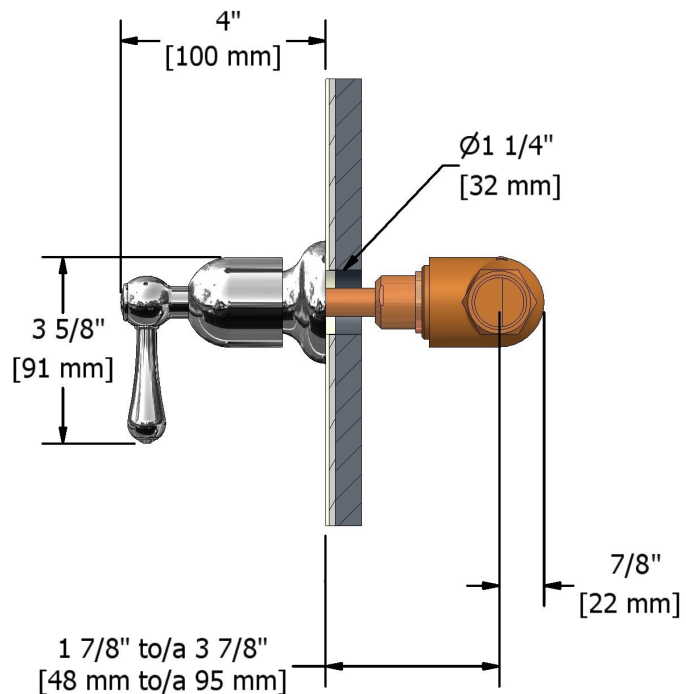

3/4" shut-off valve
FI30LXX

Specifications

Descriptions

- 3/4" inlet female NPT
- 3/4" ceramic cartridge

Available colors

- C : Chrome
- BN : Brushed nickel (PVD)

Cartridges

- 401-043

Certifications

- CSA B125.1
- ASME A112.18.1
- CMR248 Approval

Sizes, models and finishes may differ from those presented.

Warranty

The Riobel inc. product carries a limited LIFETIME warranty on the finish Chrome, Gold (PVD), Brushed nickel (PVD), Night brushed (PVD), Polished nickel (PVD) and all working parts and is guaranteed from the initial date of purchase against all manufacturing defects. Other finished 1 year.