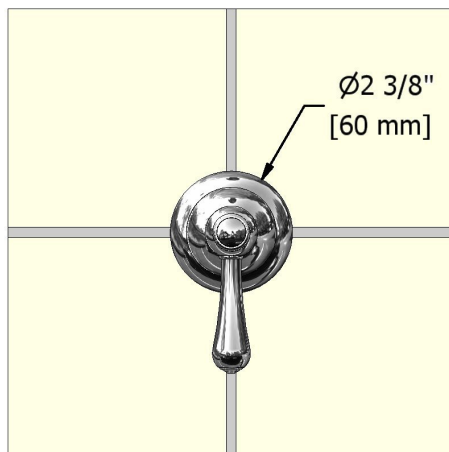

Sizes, models and finishes may differ from those presented.

Warranty

The Riobel inc. product carries a limited LIFETIME warranty on the finish Chrome, Gold (PVD), Brushed nickel (PVD), Night brushed (PVD), Polished nickel (PVD) and all working parts and is guaranteed from the initial date of purchase against all manufacturing defects. Other finished 1 year.

Customer Service

Ontario, West Canada : 888-287-5354 Quebec, Maritimes, United States : 866-473-8442

2014.05.01