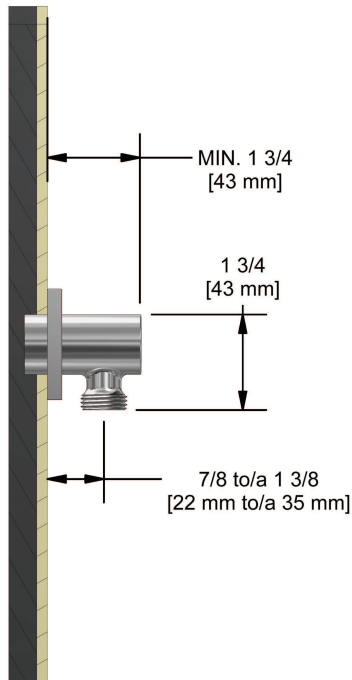

Sizes, models and finishes may differ from thoses presented.

Warranty

The Riobel inc. product carries a limited LIFETIME warranty on the finish Chrome, Gold (PVD), Brushed nickel (PVD), Night brushed (PVD), Polished nickel (PVD) and all working parts and is guaranteed from the initial date of purchase against all manufacturing defects. Other finished 1 year.

Customer Service

Ontario, West Canada : 888-287-5354 Quebec, Maritimes, United States : 866-473-8442

2014.04.28