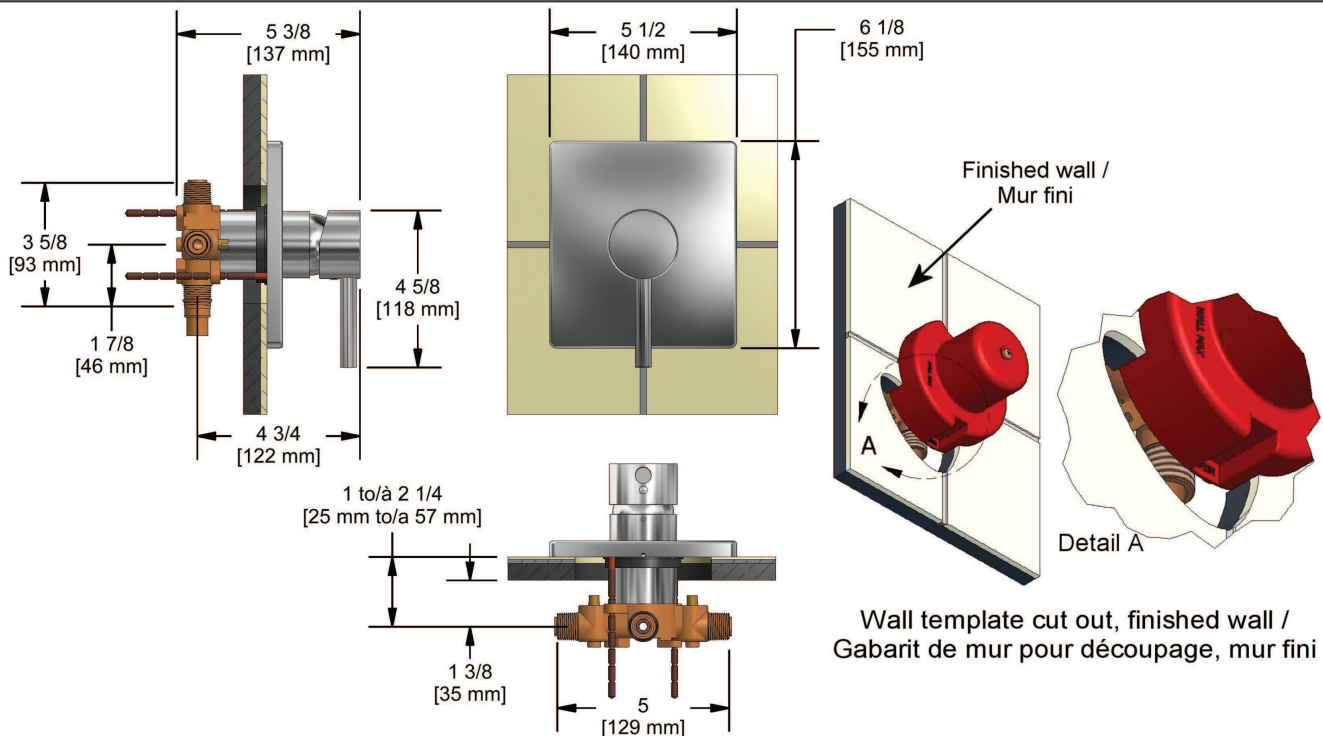

Certifications

- CSA B125.1
- ASME A112.18.1
- ASSE 1016
- CMR248 Approval