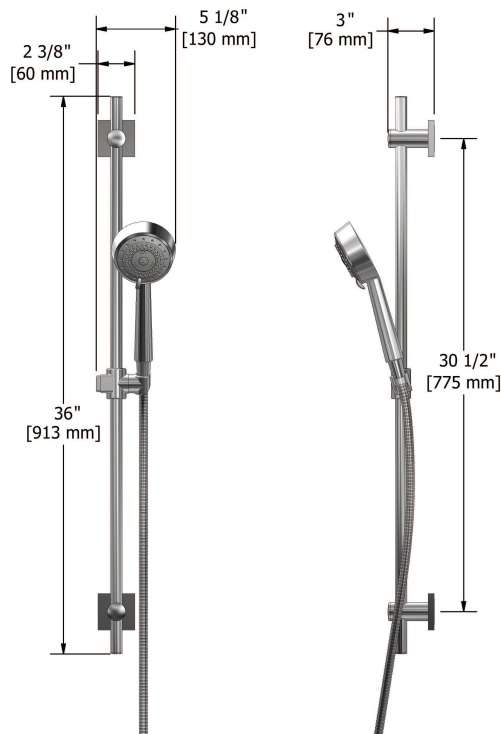

Type P (pressure balance) shower
CSTQ54XX

Specifications

Composition

- CSTQ51C - Type P (pressure balance) complete valve
- 2020C - Hand shower rail
- 720C - Elbow supply

Available colors

- BN : Brushed nickel (PVD)

Customer Service

Ontario, West Canada : 888-287-5354 Quebec, Maritimes, United States : 866-473-8442

Hand shower rail
2020XX

Specifications

Descriptions

- 150 cm (59") double interlock flexible hose, swivel and integrated vacuum breaker
- Scale-free
- 10, 4-jet hand shower with pause
- Ø19 mm (¾") slide bar

Available colors

- C : Chrome
- BN : Brushed nickel (PVD)

Available flows

- 9.5 L/min, 2.5 gpm (US) 60psi
- 5.69 L/min, 1.5 gpm (US) 60psi (**2020XX-15**)

Certifications

- CSA B125.1
- ASME A112.18.1
- CMR248 Approval

Customer Service

Ontario, West Canada : 888-287-5354 Quebec, Maritimes, United States : 866-473-8442

2014.04.28

Elbow supply
720XX

Specifications

Descriptions

- 1/2" inlet female NPT
- 1/2" outlet male
- Adjustable depth