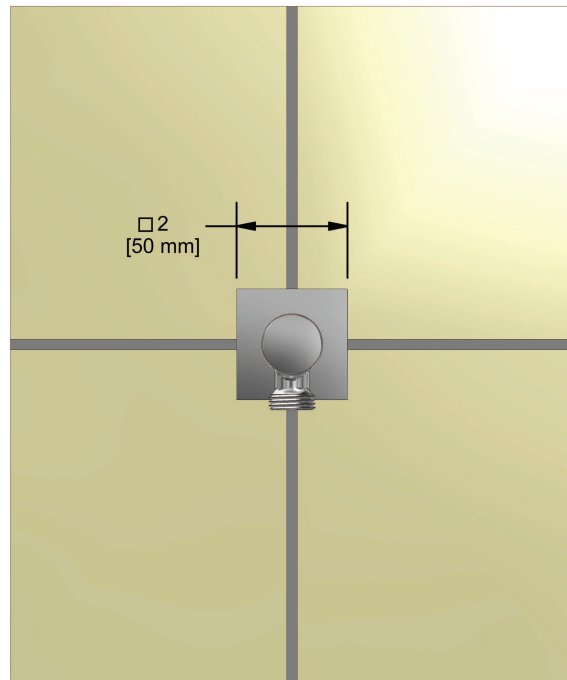

Sizes, models and finishes may differ from thoses presented.

Warranty

The Riobel inc. product carries a limited LIFETIME warranty on the finish Chrome, Gold (PVD), Brushed nickel (PVD), Night brushed (PVD), Polished nickel (PVD) and all working parts and is guaranteed from the initial date of purchase against all manufacturing defects. Other finished 1 year.

Customer Service

Ontario, West Canada : 888-287-5354 Quebec, Maritimes, United States : 866-473-8442

2014.04.28