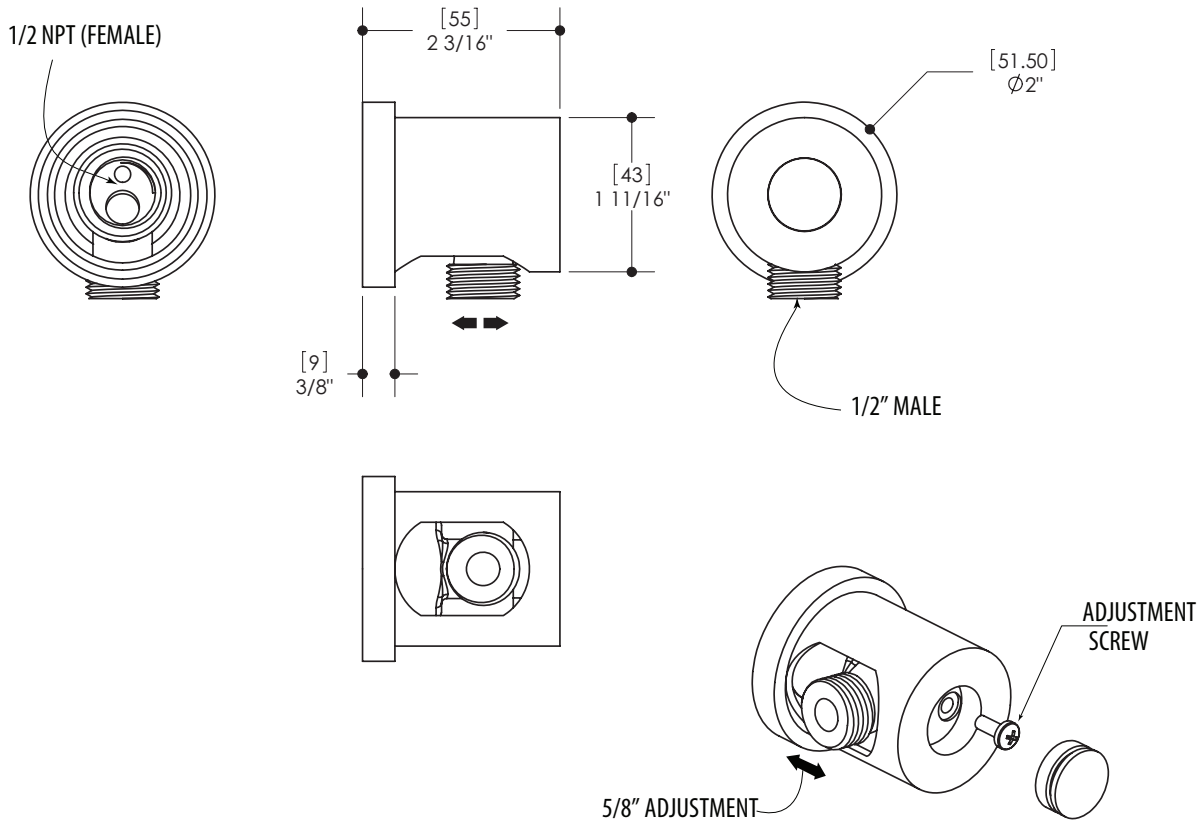

WARRANTY

Residential: Residential: Limited lifetime warranty to original purchaser
commercial: Two years warranty
(Complete warranty available at www.aquabross.com/warranty)