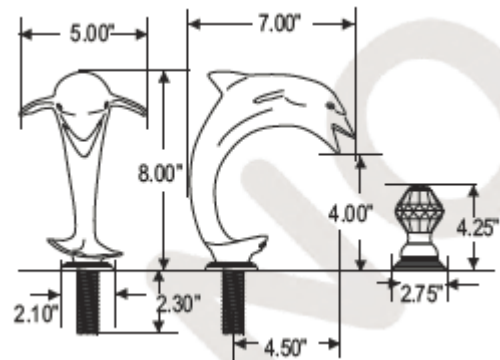

Codes and Standards

ALTMANS RESERVES THE RIGHT TO
MODIFY AND CHANGE SPECIFICATIONS
AT ANY TIME. PLEASE VERIFY DIMEN-
SIONS PRIOR TO INSTALLATION

Color/Finishes

- Polished Chrome,
- Refer to pricelist for other finishes.

Features and Benefits

- Brass Construction
- Flexible Connections
- 1/4 Turn Ceramic Disc Cartridges
- Includes 1/LG2 Lift and Turn Drain
- Not available In PVD finishes.