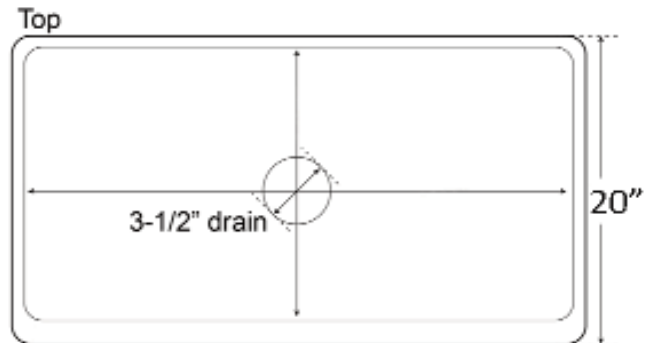

**27" BAILEY SINGLE  
BOWL FARMER SINK**

Cat. No  
FSSSB2028-SS

W: 27"  
D: 20"  
H: 10-1/4"

**Features:**

- ▶ Solid 16 gauge, 304 grade metal construction
- ▶ Tight radius corners
- ▶ Easy maintenance with matte finish
- ▶ Mounting clips included
- ▶ Template is included
- ▶ Insulated for sound reduction
- ▶ Rim width is 1"
- ▶ Drain is 3-1/2"

**Compliance Certification**  
Meets or exceeds the following  
specifications: ASME  
A112.19.3-2001 for Stainless Steel.

**\*Please do NOT cut hole without  
template or actual product.**

**Interior Dimensions:**

Basin Interior: 25" W x 18"D  
Basin Depth: 10"

Dimensions of fixture are nominal and may vary within the range of tolerances established by ANSI Standard A112.19.2. Dimensions and specifications subject to change without notice.