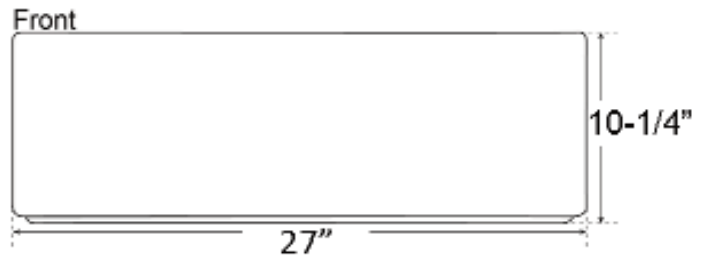

**27" BAILEY SINGLE  
BOWL FARMER SINK**

Cat. No  
FSSSB2028-SS

W: 27"  
D: 20"  
H: 10-1/4"

**Features:**

- ▶ Solid 16 gauge, 304 grade metal construction
- ▶ Tight radius corners
- ▶ Easy maintenance with matte finish
- ▶ Mounting clips included
- ▶ Template is included
- ▶ Insulated for sound reduction
- ▶ Rim width is 1"
- ▶ Drain is 3-1/2"

Basin Interior: 25" W x 18"D  
Basin Depth: 10"

Dimensions of fixture are nominal and may vary within the range of tolerances established by ANSI Standard A112.19.2. Dimensions and specifications subject to change without notice.