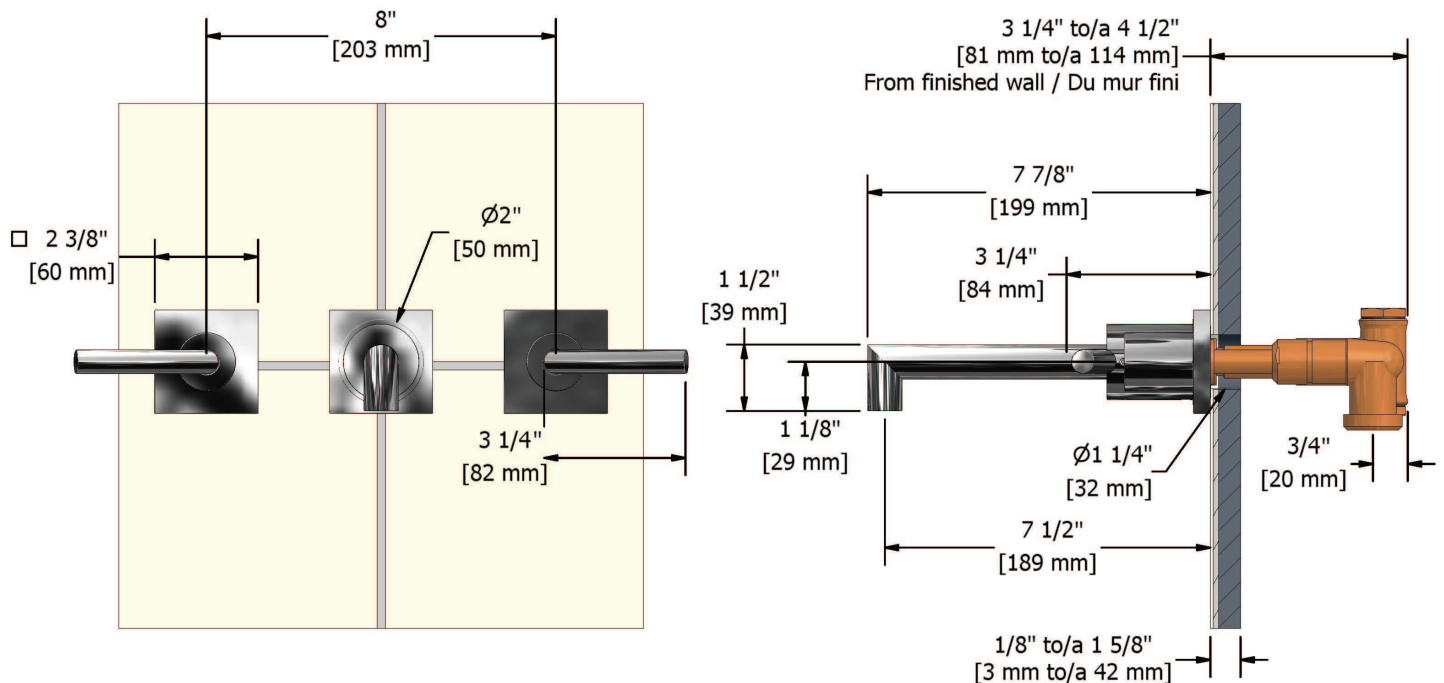

8" wall-mount lavatory faucet
EXTQ03LXX

Specifications

Descriptions

- 1/2" inlet female NPT
- Ceramic cartridge
- No drain

Available colors

- C : Chrome
- BN : Brushed nickel (PVD)

Available flows

- 5.7 L/min, 1.5 gpm (US) 60psi
- 1.9 L/min, 0.5 gpm (US) 60psi (EXTQ03LXX-05)
- 3.7 L/min, 1 gpm (US) 60psi (EXTQ03LXX-10)

Cartridges

- Cold: #401-452
- Hot: #401-451

Certifications

- CSA B125.1
- NSF61
- ASME A112.18.1
- CMR248 Approval

Sizes, models and finishes may differ from those presented.

Warranty

The Riobel inc. product carries a limited LIFETIME warranty on the finish Chrome, Gold (PVD), Brushed nickel (PVD), Night brushed (PVD), Polished nickel (PVD) and all working parts and is guaranteed from the initial date of purchase against all manufacturing defects. Other finished 1 year.