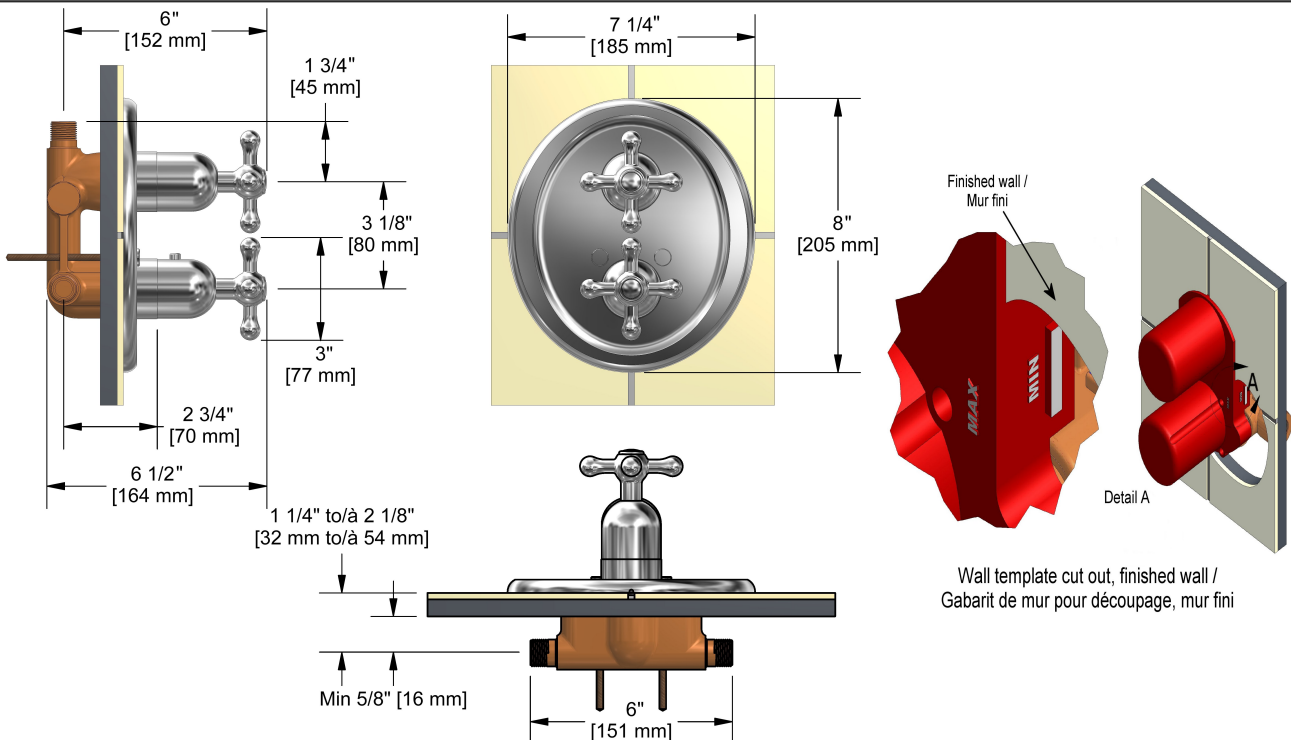

Certifications

- CSA B125.1
- ASME A112.18.1
- ASSE 1016
- CMR248 Approval