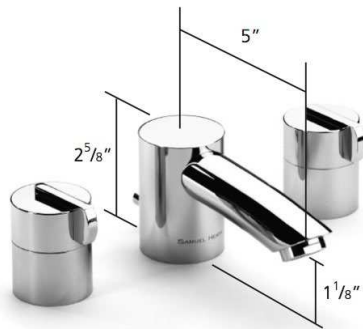

V114-AUS

3 hole widespread lavatory filler with pop-up waste

Feeds:	1/2"
Max deck thickness:	1 1/2"
Max drill hole diameter:	1 1/4" (side valves) 1 1/2" (spout)
Finishes:	Chrome, Satin Nickel, Matt black

For low lead option order V114-ALL
Fully approved to UPC and NSF standards. CP finish only

UK and Worldwide Customer Service Team:
+44 (0)121 766 4200
www.samuel-heath.co.uk

USA Customer Service Team:
www.samuel-heath.com