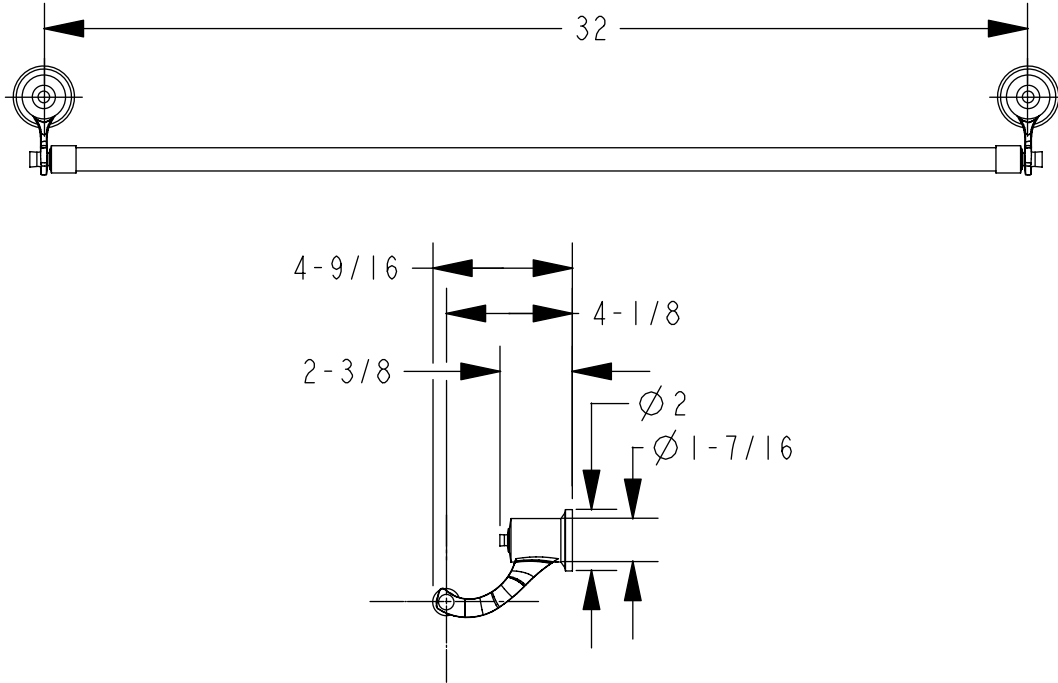

All measurements in inches

Image NOT to Scale

We reserve the right to make revisions without notice in the design of fixtures or in packaging unless this right has specifically been waived at the time the order is accepted.

This product meets ANSI/NSF Standard 61, Sect. 9, Safe Drinking Water Act - Lead Content and Leaching

MANUFACTURED :: CALIFORNIA, US (CNC) COMPUTER NUMERICAL CONTROL

MATERIAL :: SOLID BRASS

WEIGHT(LBS.) :: 7