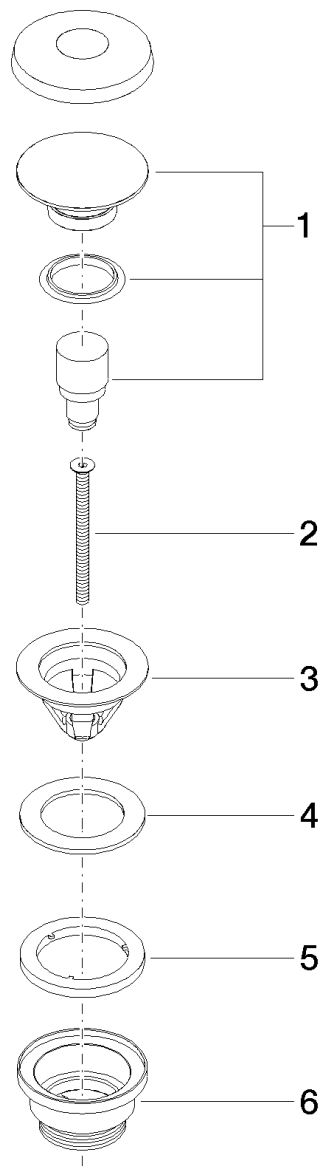

Product specifications

- other finishes available through x-Tra Service

Suitable only for basin with overflow.

Surfaces

- chrome 10125970-000010
- matt platinum 10125970-060010

Exploded assembly drawing

Order quantity

No.	Article number	Name	Installation quantity
1	04312009600ff	plug	1
2	09303017990	screw	1
3	091101038ff	cup	1
4	09140506190	seal	1
5	09140315390	seal	1
6	09111015690	connection	1