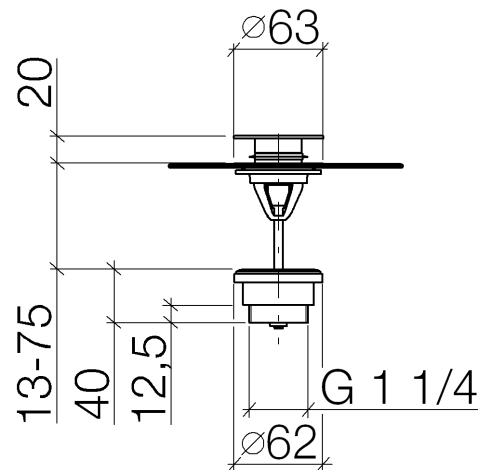

Product specifications

- other finishes available through x-Tra Service

Suitable only for basin with overflow.

Surfaces

- chrome 10125970-000010
- matt platinum 10125970-060010

Exploded assembly drawing

Order quantity

No.	Article number	Name	Installation quantity
1	04312009600ff	plug	1
2	09303017990	screw	1
3	091101038ff	cup	1
4	09140506190	seal	1
5	09140315390	seal	1
6	09111015690	connection	1