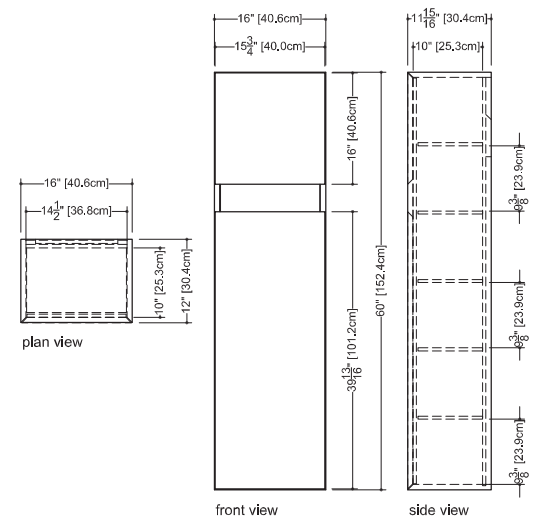

## Linen cabinet M 16LN

12" depth x 16" width x 60" height – 305 x 406 x 1524 mm

**finishes and colors**

**oak**

natural  
white  
wenge  
light grey  
blue steel  
sand  
hemp  
smoked

**walnut**

natural  
chocolate

**matte lacquer**

white  
light grey  
blue steel  
sand  
hemp

**high gloss lacquer\***

white

- 45 degree bevel cuts precluding the need for drawer hardware
- all natural wood veneer on dimensionally stable MDF core
- AWI rated level 5 marine grade finish for moisture resistance and durability (industry's highest finishing class)
- finished vanity interiors in addition to front and sides
- slow closing hinges
- four adjustable shelves and one fixed shelf
- small mirror located on the back of the door
- right or left door opening for 16" width unit

Approximate measurement.  
The manufacturer accepts 1/4" (6.35mm) variance.

www.WETSTYLE.CA - Montreal - Canada  
Tel. 450.536.9000 - 1 888.536.9001 - Fax. 450.536.0202