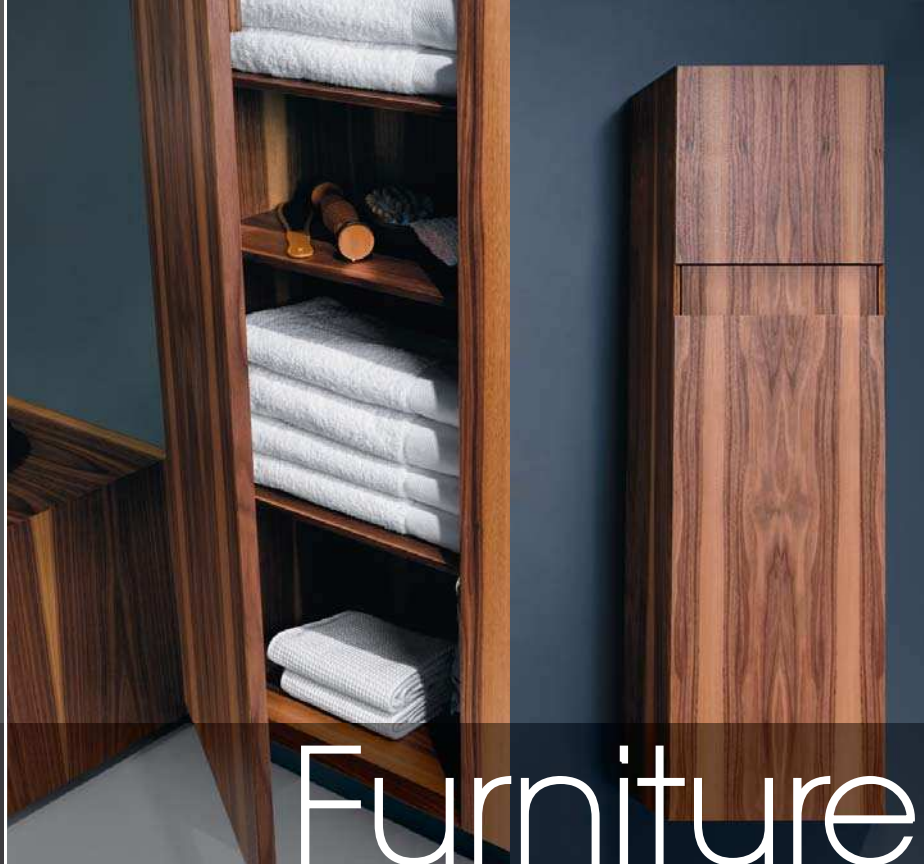

**M Collection**  
Serie linen cabinet

# Furniture

## Linen cabinet M 16LN

12" depth x 16" width x 60" height – 305 x 406 x 1524 mm

**finishes and colors**

**oak**

natural  
white  
wenge  
light grey  
blue steel  
sand  
hemp  
smoked

**walnut**

natural  
chocolate

**matte lacquer**

white  
light grey  
blue steel  
sand  
hemp

**high gloss lacquer\***

white

- 45 degree bevel cuts precluding the need for drawer hardware
- all natural wood veneer on dimensionally stable MDF core
- AWI rated level 5 marine grade finish for moisture resistance and durability (industry's highest finishing class)
- finished vanity interiors in addition to front and sides
- slow closing hinges
- four adjustable shelves and one fixed shelf
- small mirror located on the back of the door
- right or left door opening for 16" width unit