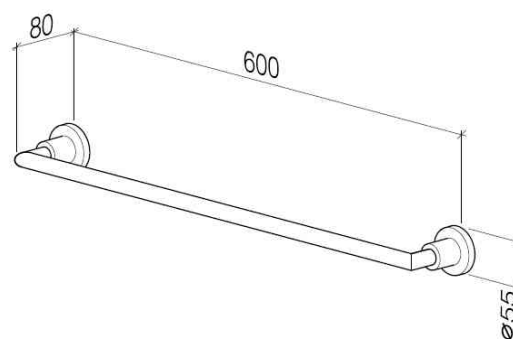

Product specifications

- Center to center 23 5/8"
- Flange diameter 2 1/8"
- 3 1/8" projection

Surfaces

- chrome 83060892-00
- chrome 83060892-00
- matt platinum 83060892-06
- matt platinum 83060892-06
- platinum 83060892-08
- platinum 83060892-08
- matt white 83060892-10
- matt white 83060892-10
- matt black 83060892-33
- matt black 83060892-33

Exploded assembly drawing

Order quantity

No.	Article number	Name	Installation quantity
1	05282258900ff	holder	1
2	081789505ff	holder	2
3	09311111390	pin	2
4	09301104690	disc	2
5	09303007190	screw	2
6	0517207390090	fixing set	2