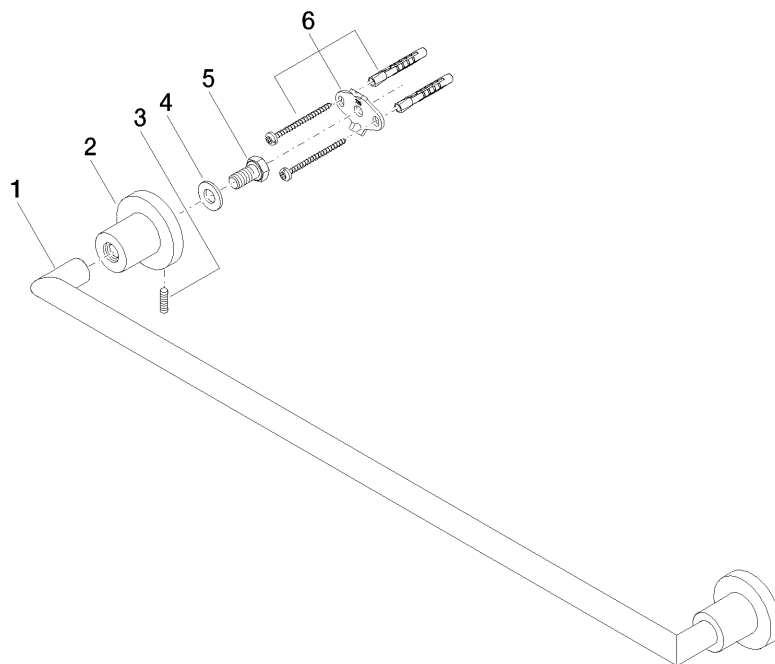

Product specifications

- Center to center 23 5/8"
- Flange diameter 2 1/8"
- 3 1/8" projection

Surfaces

- chrome 83060892-00
- chrome 83060892-00
- matt platinum 83060892-06
- matt platinum 83060892-06
- platinum 83060892-08
- platinum 83060892-08
- matt white 83060892-10
- matt white 83060892-10
- matt black 83060892-33
- matt black 83060892-33

Exploded assembly drawing

Order quantity

No.	Article number	Name	Installation quantity
1	05282258900ff	holder	1
2	081789505ff	holder	2
3	09311111390	pin	2
4	09301104690	disc	2
5	09303007190	screw	2
6	0517207390090	fixing set	2