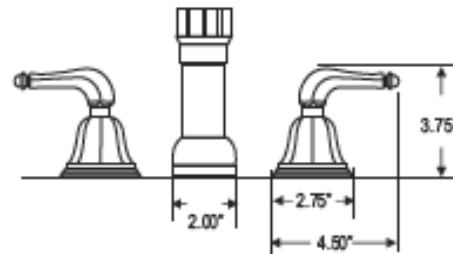

Codes and Standards

ALTMANS RESERVES THE RIGHT TO
MODIFY AND CHANGE SPECIFICATIONS
AT ANY TIME. PLEASE VERIFY DIMEN-
SIONS PRIOR TO INSTALLATION

Color/Finishes

- Polished Chrome, PVD Satin Nickel
- Refer to pricelist for other finishes.