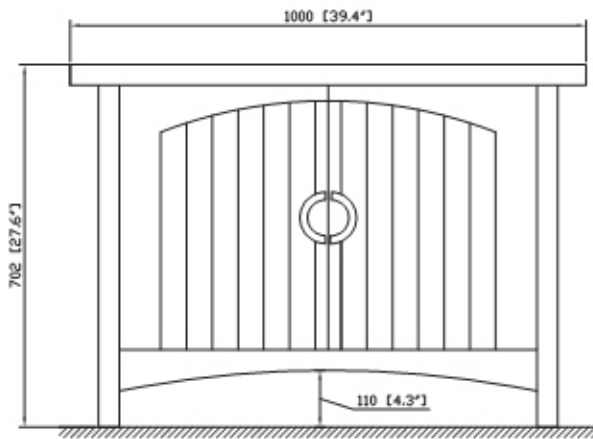

Avanity

KENT-V39-CH

Features

- Solid rubber wood
- 2 soft-close door
- Chrome finished hardware
- Metal leg caps
- Vessel application

Colors / Finishes

- Chestnut

Nominal Dimension

- 39Wx 19D x 28H (inches)

Components

Mirror	KENT-M28-CH
Sink	CVE610WT

Product Diagrams

Front

Back

Side

Top