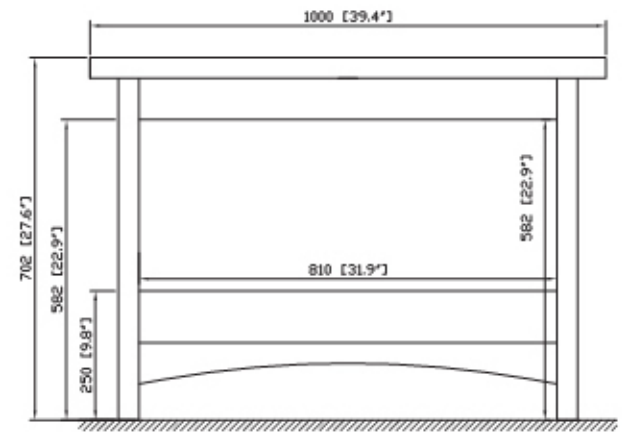

Avanity

KENT-V39-CH

Features

- Solid rubber wood
- 2 soft-close door
- Chrome finished hardware
- Metal leg caps
- Vessel application

Colors / Finishes

- Chestnut

Nominal Dimension

- 39Wx 19D x 28H (inches)

Components

Mirror	KENT-M28-CH
Sink	CVE610WT

Product Diagrams

Front

Back

Side

Top