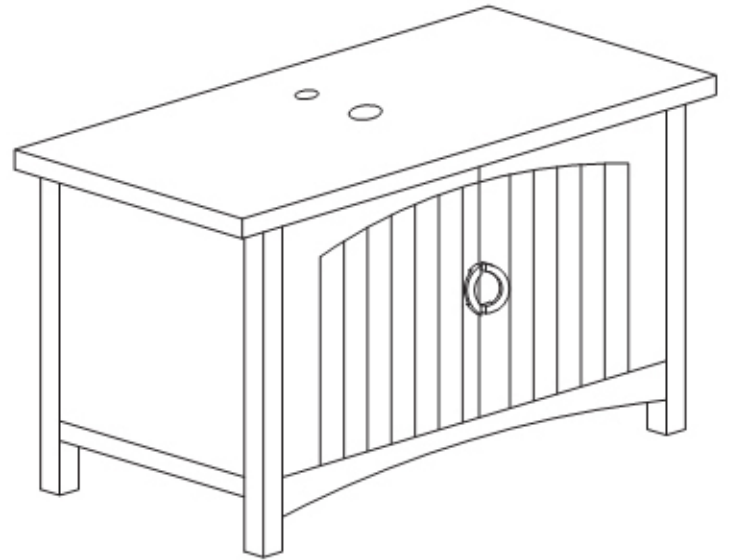

Avanity

KENT-V39-CH

Features

- Solid rubber wood
- 2 soft-close door
- Chrome finished hardware
- Metal leg caps
- Vessel application

Colors / Finishes

- Chestnut

Nominal Dimension

- 39Wx 19D x 28H (inches)

Components

Mirror	KENT-M28-CH
Sink	CVE610WT

Product Diagrams

Front

Back

Side

Top