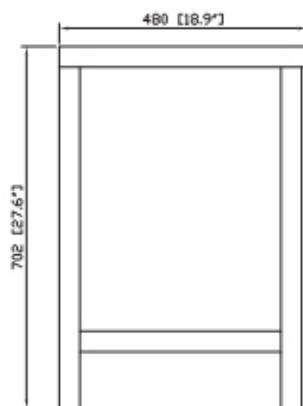

Avanity

KENT-V39-CH

Features

- Solid rubber wood
- 2 soft-close door
- Chrome finished hardware
- Metal leg caps
- Vessel application

Colors / Finishes

- Chestnut

Nominal Dimension

- 39Wx 19D x 28H (inches)

Components

Mirror	KENT-M28-CH
Sink	CVE610WT

Product Diagrams

Front

Back

Side

Top