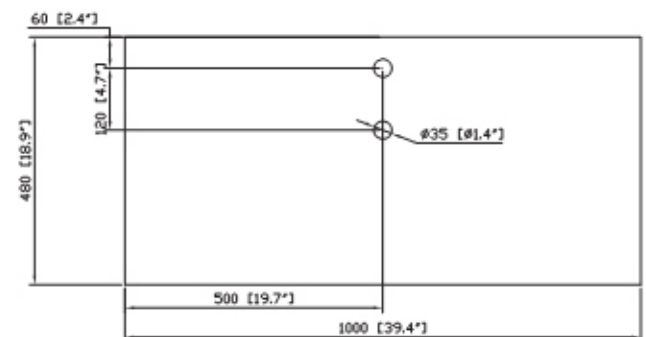

Avanity

KENT-V39-CH

Features

- Solid rubber wood
- 2 soft-close door
- Chrome finished hardware
- Metal leg caps
- Vessel application

Colors / Finishes

- Chestnut

Nominal Dimension

- 39Wx 19D x 28H (inches)

Components

Mirror	KENT-M28-CH
Sink	CVE610WT

Product Diagrams

Front

Back

Side

Top