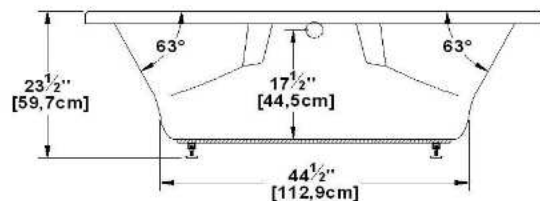

Sophia 66

Product code : **SO66**

Draft revision : **20121012081723**

External dimensions : **66" x 36" x 23,5" [167,6 cm x 91,4 cm x 59,7 cm]**

Serie : **deck mount**

Seats : **2**

2012 catalog page : **42**

Lumbar support : **yes**

Arm rests : **yes**

Low-profile available : **no**

Also available in **FREESTAND**

Draft and specs

Specifications

Capacity : **37 IMP Gal. / 48,3 US Gal. / 168,2 liters**
 AeroMassage™ : **38 Easy Clean™ air jets**
 Super AeroMassage™ : **AeroMassage™ + 12 Easy Clean™ air jets**
 Dynamic Turbo™ : **4 Confort Pulse jets / 4 Confort Swirl jets**
 Confort Air™ : **38 Easy Clean™ air jets**
 Characteristics : **n/a**

Remarks

*all measures have a precision of ± 1/4" (0,63cm)
 *internal dimensions taken at 4" (10cm) from bath bottom
 *capacity is measured by filling the soaker to 1-1/2" under the overflow
 *textured skirt available on all freestand products
 *shelf height is 3/4" on all "low-profile" models