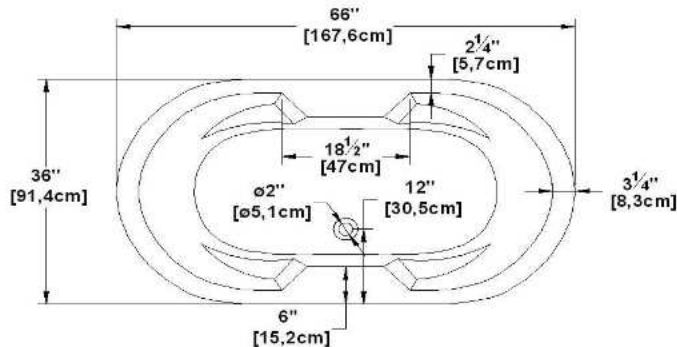

Sophia 66

Product code : **SO66**

Draft revision : **20121012081723**

External dimensions : **66" x 36" x 23,5" [167,6 cm x 91,4 cm x 59,7 cm]**

Serie : **deck mount**

Seats : **2**

2012 catalog page : **42**

Lumbar support : **yes**

Arm rests : **yes**

Low-profile available : **no**

Also available in **FREESTAND**

Draft and specs

Specifications

Capacity : **37 IMP Gal. / 48,3 US Gal. / 168,2 liters**
 AeroMassage™ : **38 Easy Clean™ air jets**
 Super AeroMassage™ : **AeroMassage™ + 12 Easy Clean™ air jets**
 Dynamic Turbo™ : **4 Confort Pulse jets / 4 Confort Swirl jets**
 Confort Air™ : **38 Easy Clean™ air jets**
 Characteristics : **n/a**

Remarks

*all measures have a precision of ± 1/4" (0,63cm)
 *internal dimensions taken at 4" (10cm) from bath bottom
 *capacity is measured by filling the soaker to 1-1/2" under the overflow
 *textured skirt available on all freestand products
 *shelf height is 3/4" on all "low-profile" models