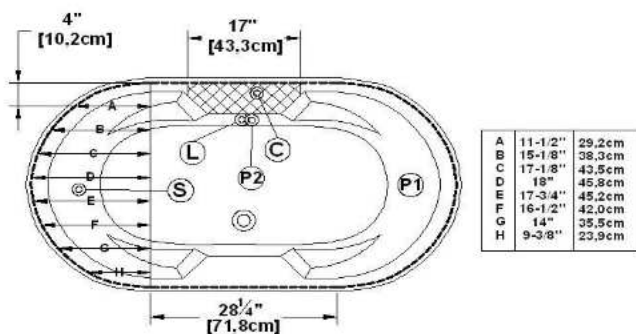

Options and installation

*accessories and decorative lines positions are approximative

Additional(s) note(s) :

Keypad not installed when ordered with remote control.

Legend

(S) Blower   (L) Mood light   (C) Keypad
(P1) Pump   (P2) Grab bar
(X) Recommended faucets drilling location*

Deck cut-out line - - - - -

Available models

Model	Availability
Soaker alone	X
Confort Air™	X
AeroMassage™	X
Super AeroMassage™	X
Dynamic Turbo™ (not available in the U.S.)	X
Dynamic Turbo™ + AeroMassage™	X
Dynamic Turbo™ + Super AeroMassage™	X

Available recommended options

Front skirt :
Recommended drain : **WOCO**
Tiling flanges : **unavailable**
Floating controller : **available**

*It is possible that faucets may be installed elsewhere on the product. Verify, directly on the product, that there are no conflicting parts before drilling.

IMPORTANT NOTE : Specifications, dimensions and models are subject to change.

Visit our website <http://www.oceania-attitude.com> to access up-to-date dimensions and informations. In all cases, information on the website is the most up-to-date. Dimensions may vary slightly. To ensure proper fit, mesurements must be taken on the product directly.

Head office

591, avenue des Entreprises
Thetford Mines, Quebec
CANADA G6H 4B2

Phone numbers

No-charge : 1-877-332-4224
Fax : 1-866-460-4334

Internet

Web : <http://www.oceania-attitude.com>
Email : info@oceaniabaths.com