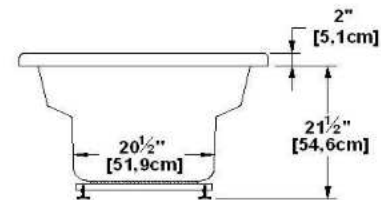

Sophia 66

Product code : **SO66**

Draft revision : **20121012081723**

External dimensions : **66" x 36" x 23,5" [167,6 cm x 91,4 cm x 59,7 cm]**

Serie : **deck mount**

Seats : **2**

2012 catalog page : **42**

Lumbar support : **yes**

Arm rests : **yes**

Low-profile available : **no**

Also available in **FREESTAND**

Draft and specs

Specifications

Capacity : **37 IMP Gal. / 48,3 US Gal. / 168,2 liters**
 AeroMassage™ : **38 Easy Clean™ air jets**
 Super AeroMassage™ : **AeroMassage™ + 12 Easy Clean™ air jets**
 Dynamic Turbo™ : **4 Confort Pulse jets / 4 Confort Swirl jets**
 Confort Air™ : **38 Easy Clean™ air jets**
 Characteristics : **n/a**

Remarks

*all measures have a precision of ± 1/4" (0,63cm)
 *internal dimensions taken at 4" (10cm) from bath bottom
 *capacity is measured by filling the soaker to 1-1/2" under the overflow
 *textured skirt available on all freestand products
 *shelf height is 3/4" on all "low-profile" models