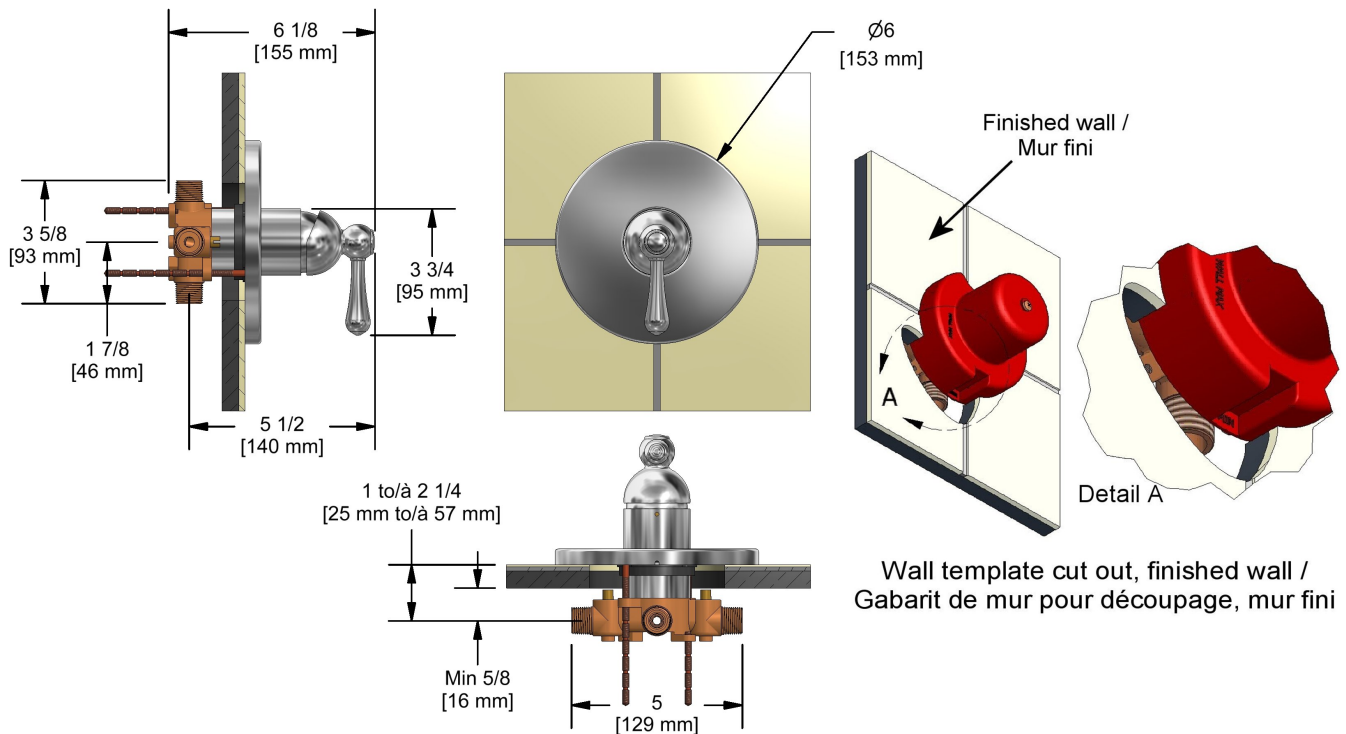

Type P (pressure balance) shower
MA54XX

Specifications

Composition

- MA51C - Type P (pressure balance) complete valve
- 6006C - Hand shower rail
- 747C - Elbow supply

Available colors

- C : Chrome
- BN : Brushed nickel (PVD)

Customer Service

Ontario, West Canada : 888-287-5354 Quebec, Maritimes, United States : 866-473-8442

Type P (pressure balance) complete valve
MA51XX

Specifications

Descriptions

- 1/2" inlet male NPT or sweat
- Service stops
- Ceramic cartridge and balancing spool with check valves
- Double action: flow and temperature control
- 1/2" outlet male NPT or sweat

Available colors

- C : Chrome
- BN : Brushed nickel (PVD)

Available flows

- 22 L/min, 5.8 gpm (US) 60psi

Cartridges

- 401-016 - 405-010

Certifications

- CSA B125.1
- ASME A112.18.1
- ASSE 1016

Customer Service

Ontario, West Canada : 888-287-5354 Quebec, Maritimes, United States : 866-473-8442

Hand shower rail
6006XX

Specifications

Descriptions

- 150 cm (59") double interlock flexible hose, swivel and integrated vaccum breaker
- Ø25 mm (1") slide bar
- Scale-free
- 06, 3-jet hand shower