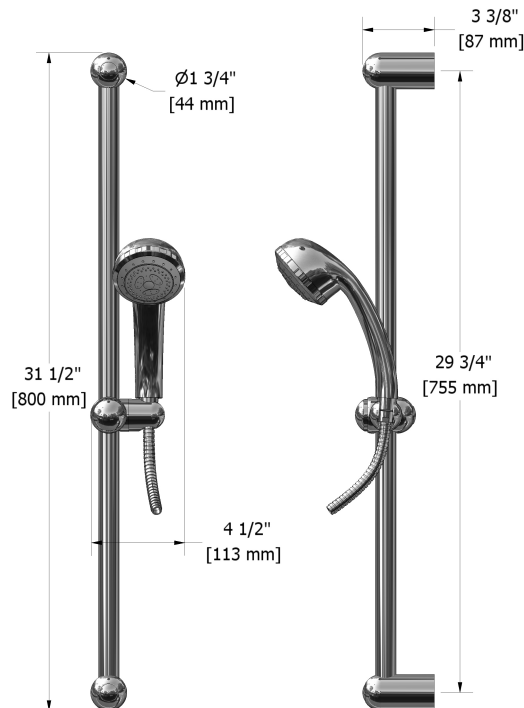

Type P (pressure balance) shower
MA54XX

Specifications

Composition

- MA51C - Type P (pressure balance) complete valve
- 6006C - Hand shower rail
- 747C - Elbow supply

Available colors

- C : Chrome
- BN : Brushed nickel (PVD)

Customer Service

Ontario, West Canada : 888-287-5354 Quebec, Maritimes, United States : 866-473-8442

Hand shower rail
6006XX

Specifications

Descriptions

- 150 cm (59") double interlock flexible hose, swivel and integrated vaccum breaker
- Ø25 mm (1") slide bar
- Scale-free
- 06, 3-jet hand shower

Available colors

- C : Chrome
- BN : Brushed nickel (PVD)
- PN : Polished nickel (PVD)

Available flows

- 9.5 L/min, 2.5 gpm (US) 60psi
- 5.69 L/min, 1.5 gpm (US) 60psi (**6006XX-15**)

Certifications

- CSA B125.1
- ASME A112.18.1
- CMR248 Approval

Customer Service

Ontario, West Canada : 888-287-5354 Quebec, Maritimes, United States : 866-473-8442

Elbow supply
747XX

Specifications

Descriptions

- 1/2" inlet female NPT
- 1/2" outlet male
- Adjustable depth