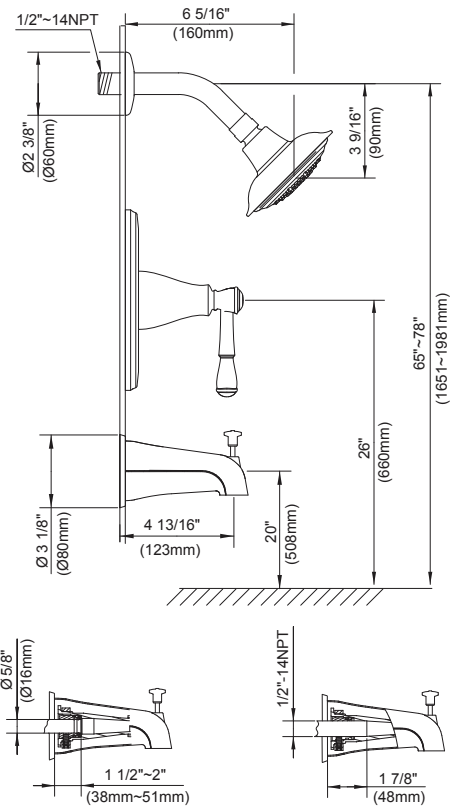

For Tumbled Bronze finish only

Submittal Information:

Job Name: _____
Contractor: _____

Location: _____
Contact #: _____