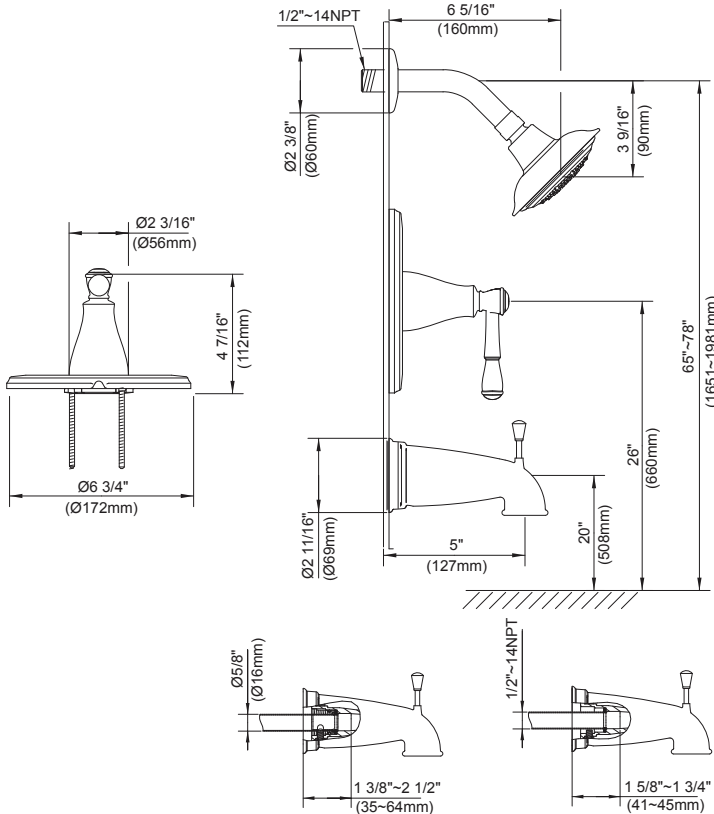

For Chrome and Brushed Nickel finishes