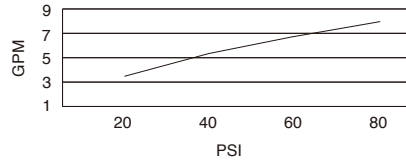

SPECIFICATIONS

EASTHAM™ TRIM ONLY SINGLE HANDLE PRESSURE BALANCE TUB & SHOWER FAUCET

Model

D510015T

Description

- 4 ½" bell style showerhead
- All brass 6" shower arm
- Diverter on spout
- Use with valve: D112000BT (w/stops) or D115000BT (w/o stops)

Flow Rate

Standards

- UPC/cUPC
- Energy Policy Act of 1992

- ASME A112.18.1

- ADA Accessibility Guidelines for Buildings and Facilities - 4.27.4 Controls and Mechanisms

Finishes Available

- Chrome
- Brushed Nickel