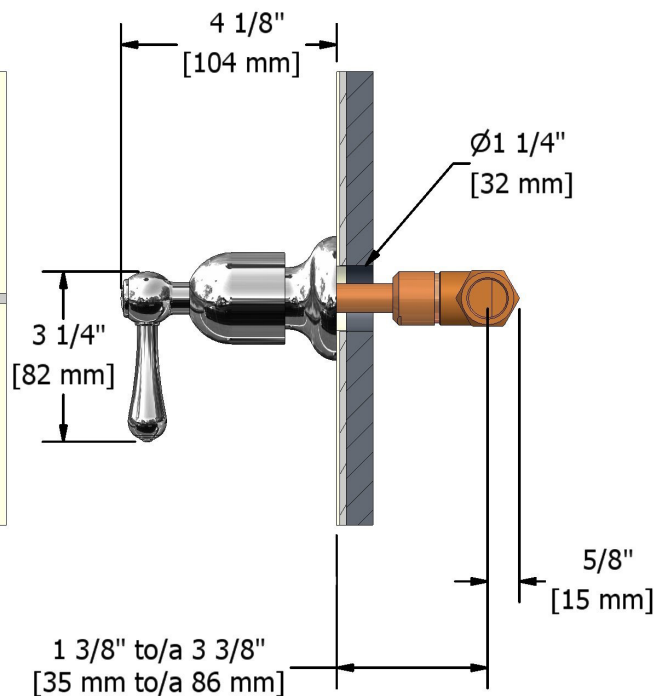

Sizes, models and finishes may differ from those presented.

Warranty

The Riobel inc. product carries a limited LIFETIME warranty on the finish Chrome, Gold (PVD), Brushed nickel (PVD), Night brushed (PVD), Polished nickel (PVD) and all working parts and is guaranteed from the initial date of purchase against all manufacturing defects. Other finished 1 year.

Customer Service

Ontario, West Canada : 888-287-5354 Quebec, Maritimes, United States : 866-473-8442

2014.05.01