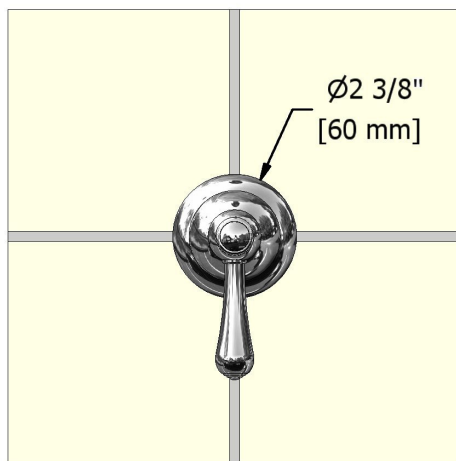

Sizes, models and finishes may differ from those presented.

Warranty

The Riobel inc. product carries a limited LIFETIME warranty on the finish Chrome, Gold (PVD), Brushed nickel (PVD), Night brushed (PVD), Polished nickel (PVD) and all working parts and is guaranteed from the initial date of purchase against all manufacturing defects. Other finished 1 year.

Customer Service

Ontario, West Canada : 888-287-5354 Quebec, Maritimes, United States : 866-473-8442

2014.05.01