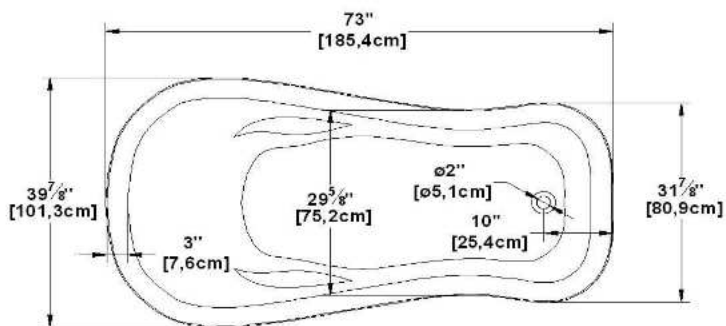

Juliette 73

Product code : **JU73**

Draft revision : **20121005090309**

External dimensions : **73" x 40" x 37,5" [185,4 cm x 101,6 cm x 95,3 cm]**

Serie : **freestand**

Seats : **1**

2012 catalog page : **20**

Lumbar support : **no**

Arm rests : **yes**

Low-profile available : **no**

Draft and specs

Specifications	
Capacity :	64 IMP Gal. / 83,5 US Gal. / 290,9 liters
AeroMassage™ :	46 Easy Clean™ air jets
Super AeroMassage™ :	AeroMassage™ + 12 Easy Clean™ air jets
Dynamic Turbo™ :	unavailable
Confort Air™ :	unavailable
Characteristics :	On legs

Remarks	
*all measures have a precision of ± 1/4" (0,63cm)	
*internal dimensions taken at 4" (10cm) from bath bottom	
*capacity is measured by filling the soaker to 1-1/2" under the overflow	
*textured skirt available on all freestand products	
*shelf height is 3/4" on all "low-profile" models	