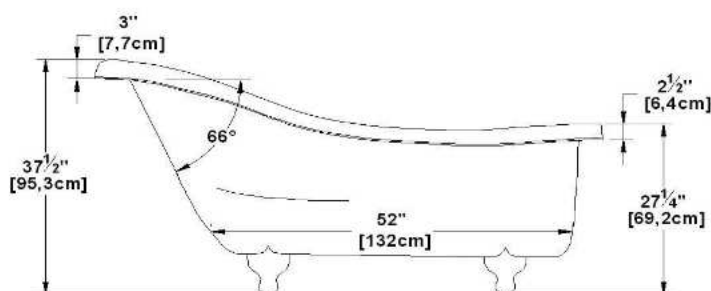

Juliette 73

Product code : **JU73**

Draft revision : **20121005090309**

External dimensions : **73" x 40" x 37,5" [185,4 cm x 101,6 cm x 95,3 cm]**

Serie : **freestand**

Seats : **1**

2012 catalog page : **20**

Lumbar support : **no**

Arm rests : **yes**

Low-profile available : **no**

Draft and specs

Specifications	
Capacity :	64 IMP Gal. / 83,5 US Gal. / 290,9 liters
AeroMassage™ :	46 Easy Clean™ air jets
Super AeroMassage™ :	AeroMassage™ + 12 Easy Clean™ air jets
Dynamic Turbo™ :	unavailable
Confort Air™ :	unavailable
Characteristics :	On legs

Remarks	
*all measures have a precision of ± 1/4" (0,63cm)	
*internal dimensions taken at 4" (10cm) from bath bottom	
*capacity is measured by filling the soaker to 1-1/2" under the overflow	
*textured skirt available on all freestand products	
*shelf height is 3/4" on all "low-profile" models	