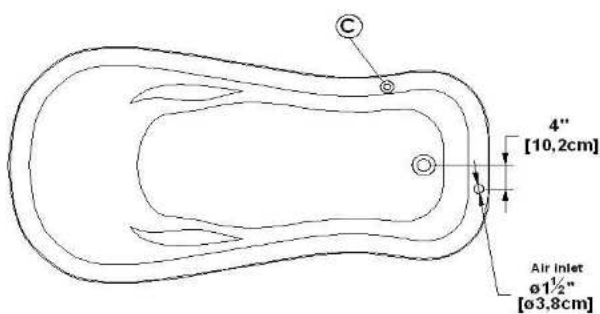

Options and installation

*accessories and decorative lines positions are approximative

Additional(s) note(s) :

Chromatherapy not available on this model. When ordered with AeroMassage™ or Super AeroMassage™, faucets must be installed on the wall or floor and blower must be relocated. Keypad not installed when ordered with remote control.

*It is possible that faucets may be installed elsewhere on the product. Verify, directly on the product, that there are no conflicting parts before drilling.

IMPORTANT NOTE : Specifications, dimensions and models are subject to change.

Visit our website <http://www.oceania-attitude.com> to access up-to-date dimensions and informations. In all cases, information on the website is the most up-to-date. Dimensions may vary slightly. To ensure proper fit, mesurements must be taken on the product directly.

Legend		
(S) Blower	(L) Mood light	(C) Keypad
(P) Pump	(P2) Grab bar	
[X] Recommended faucets drilling location*		
Deck cut-out line - - - - -		

Available models	
Model	Availability
Soaker alone	x
Confort Air™	
AeroMassage™	x
Super AeroMassage™	x
Dynamic Turbo™ (not available in the U.S.)	
Dynamic Turbo™ + AeroMassage™	
Dynamic Turbo™ + Super AeroMassage™	

Available recommended options	
Front skirt :	Included (Freestanding)
Recommended drain :	OV
Tiling flanges :	unavailable
Floating controller :	unavailable

Head office

591, avenue des Entreprises
Thetford Mines, Quebec
CANADA G6H 4B2

Phone numbers

No-charge : 1-877-332-4224
Fax : 1-866-460-4334

Internet

Web : <http://www.oceania-attitude.com>
Email : info@oceaniabaths.com