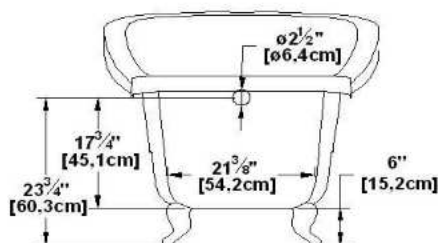

Juliette 73

Product code : **JU73**

Draft revision : **20121005090309**

External dimensions : **73" x 40" x 37,5" [185,4 cm x 101,6 cm x 95,3 cm]**

Serie : **freestand**

Seats : **1**

2012 catalog page : **20**

Lumbar support : **no**

Arm rests : **yes**

Low-profile available : **no**

Draft and specs

Specifications	
Capacity :	64 IMP Gal. / 83,5 US Gal. / 290,9 liters
AeroMassage™ :	46 Easy Clean™ air jets
Super AeroMassage™ :	AeroMassage™ + 12 Easy Clean™ air jets
Dynamic Turbo™ :	unavailable
Confort Air™ :	unavailable
Characteristics :	On legs

Remarks	
*all measures have a precision of ± 1/4" (0,63cm)	
*internal dimensions taken at 4" (10cm) from bath bottom	
*capacity is measured by filling the soaker to 1-1/2" under the overflow	
*textured skirt available on all freestand products	
*shelf height is 3/4" on all "low-profile" models	