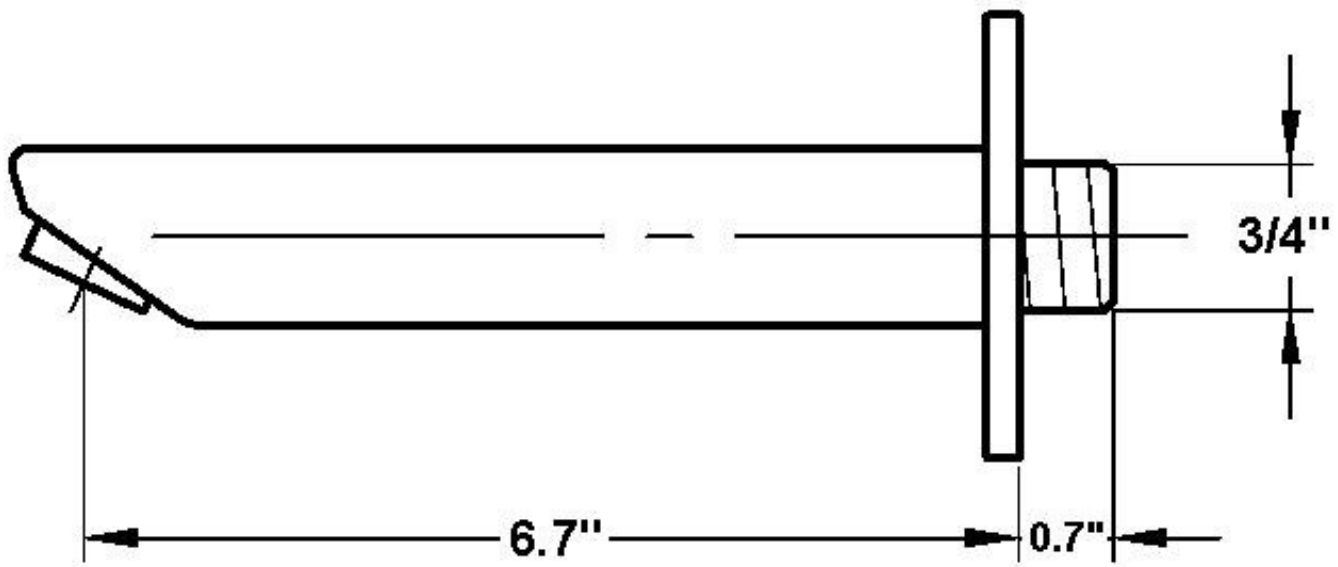

ARTOS®

In Wall Tub Spout

F908-1

WESTOVER
COMPANY

5708 F Street · Omaha, NE 68117
PH 402-397-3344 · FX 402-731-1473
www.artos-westover.com