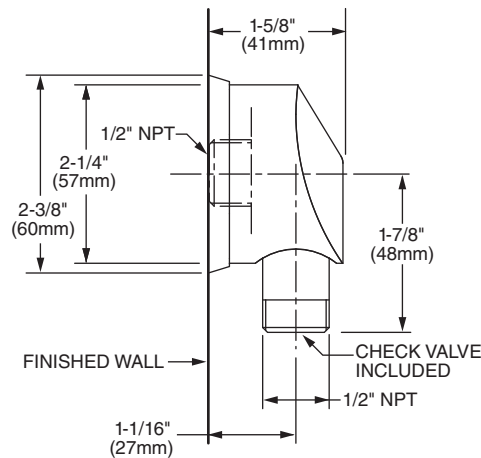

Features:

- 5 ft. (1.5m) Metal Hose
- Traditional five-function hand shower - change function by simply turning the edge of face plate
- Hand Shower includes flow restrictor
- 24" Adjustable bar with bracket
- Maximum Hand Shower Flow Rate: 2.5 GPM (9.5L/min)

Pictured:
845/O27 Hand Shower Set on Adjustable Bar

Description	Product Number	Available Finishes	Finish Code
Complete Personal Hand Shower Set (Includes Hand Shower, Wall Elbow, Hose & Adjustable Bar)	845/O27	Polished Chrome	100
		Brushed Nickel	144
		Platinum Nickel	150
Personal Hand Shower Only	861/O05		

ROUGH-IN DIAGRAM FOR WALL ELBOW SHOWN ON REVERSE SIDE

CODES & STANDARDS

These products meet and exceed the following codes and standards:

- ASME A112.18.1
- CSA B125.1

WALL ELBOW

IMPORTANT: These measurements are subject to change or cancellation. No responsibility is assumed for use of superseded or voided pages.