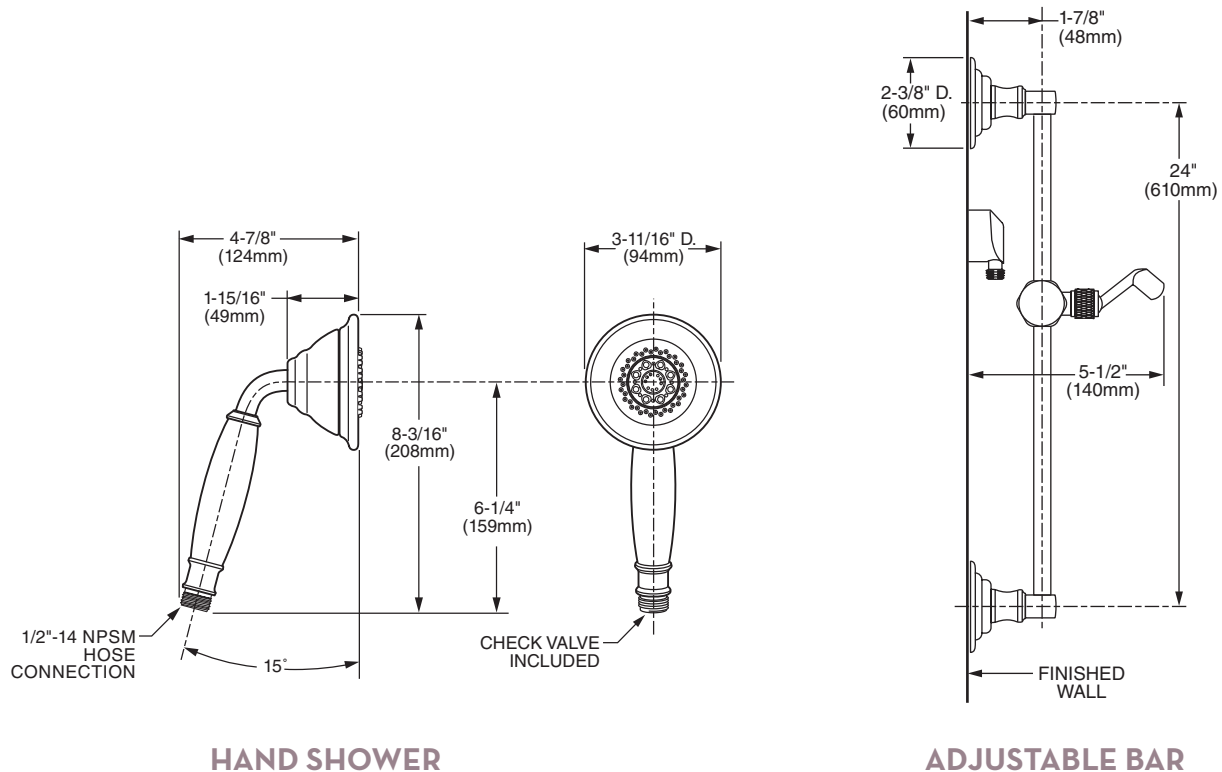

Features:

- 5 ft. (1.5m) Metal Hose
- Traditional five-function hand shower - change function by simply turning the edge of face plate
- Hand Shower includes flow restrictor
- 24" Adjustable bar with bracket
- Maximum Hand Shower Flow Rate: 2.5 GPM (9.5L/min)

Pictured:
845/O27 Hand Shower Set on Adjustable Bar

Description	Product Number	Available Finishes	Finish Code
Complete Personal Hand Shower Set (Includes Hand Shower, Wall Elbow, Hose & Adjustable Bar)	845/O27	Polished Chrome	100
		Brushed Nickel	144
		Platinum Nickel	150
Personal Hand Shower Only	861/O05		

ROUGH-IN DIAGRAM FOR WALL ELBOW SHOWN ON REVERSE SIDE

CODES & STANDARDS

These products meet and exceed the following codes and standards:

- ASME A112.18.1
- CSA B125.1

WALL ELBOW

IMPORTANT: These measurements are subject to change or cancellation. No responsibility is assumed for use of superseded or voided pages.