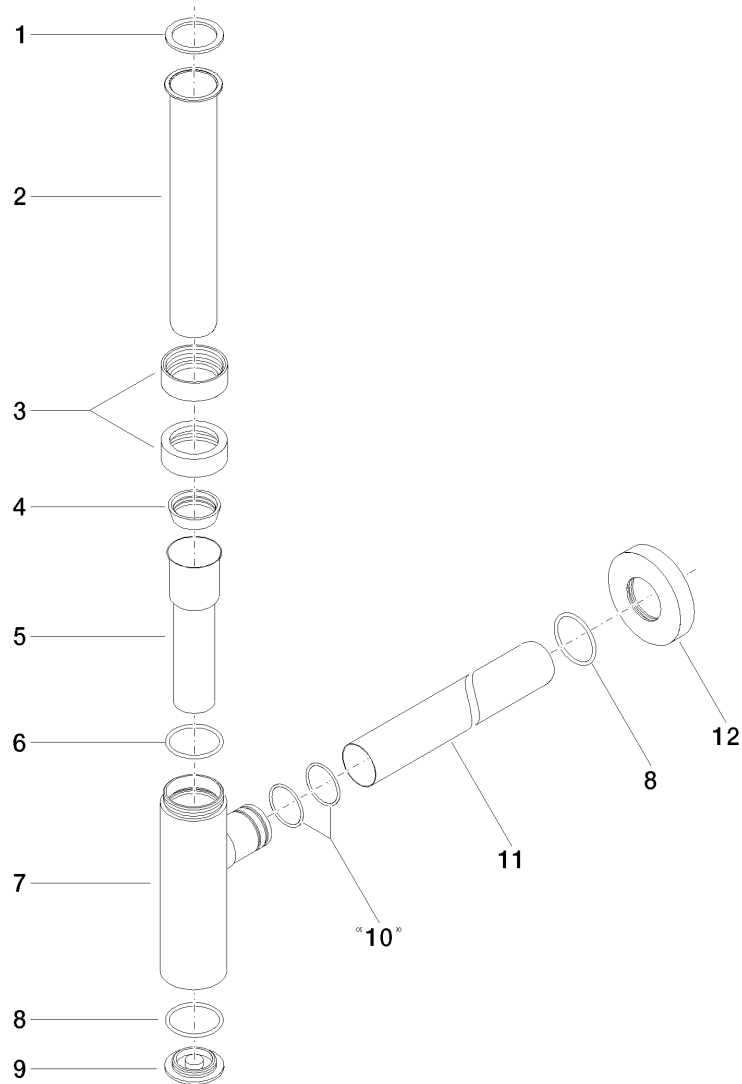

Product specifications

- Flange diameter 2 3/4"
- Brass housing

Surfaces

- chrome 10060970-00
- chrome 10060970-00
- matt platinum 10060970-06
- matt platinum 10060970-06
- platinum 10060970-08
- platinum 10060970-08
- matt white 10060970-10
- matt white 10060970-10
- matt black 10060970-33
- matt black 10060970-33

Exploded assembly drawing

Order quantity

No.	Article number	Name	Installation quantity
1	09142006090	seal	1
2	092823007ff	pipe	1
3	092330022ff	nut	2
4	09140301590	seal	1
5	092823019ff	nut	1
6	09141014990	seal	1
7	04110104500ff	casing	1
8	09141014890	seal	2
9	092102004ff	lid	1
10	09141008790	seal	1
11	092823018ff	pipe	1
12	092720060ff	rosette	1