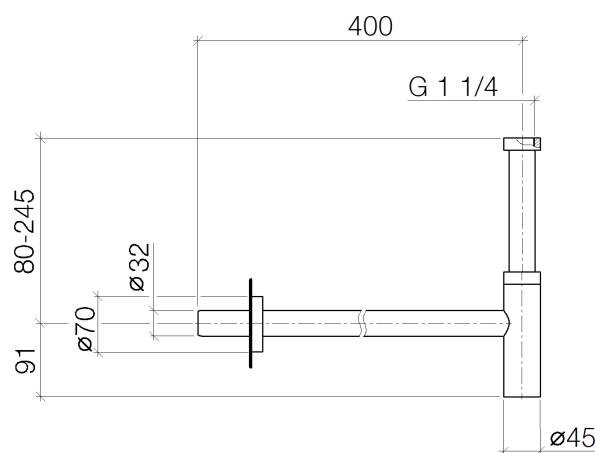

Product specifications

- Flange diameter 2 3/4"
- Brass housing

Surfaces

- chrome 10060970-00
- chrome 10060970-00
- matt platinum 10060970-06
- matt platinum 10060970-06
- platinum 10060970-08
- platinum 10060970-08
- matt white 10060970-10
- matt white 10060970-10
- matt black 10060970-33
- matt black 10060970-33

Exploded assembly drawing

Order quantity

No.	Article number	Name	Installation quantity
1	09142006090	seal	1
2	092823007ff	pipe	1
3	092330022ff	nut	2
4	09140301590	seal	1
5	092823019ff	nut	1
6	09141014990	seal	1
7	04110104500ff	casing	1
8	09141014890	seal	2
9	092102004ff	lid	1
10	09141008790	seal	1
11	092823018ff	pipe	1
12	092720060ff	rosette	1