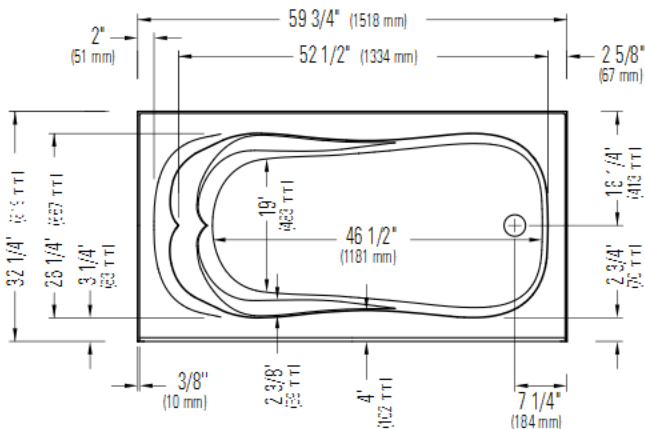

Produce Neptune

DAPHNE

RIGHT DRAIN WITHOUT SKIRT
Bathtub

*A bathtub fitted with back jets can cause the pump to protrude by approximately 3" from the overall dimension.

**All dimensions are approximate and subject to change without notice. Please refer to the installation guide before beginning the installation