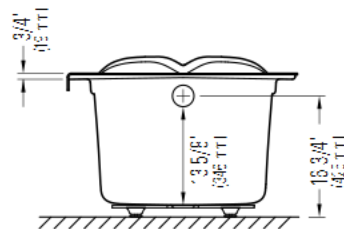

Produce Neptune

DAPHNE

RIGHT DRAIN WITHOUT SKIRT
Bathtub

*A bathtub fitted with back jets can cause the pump to protrude by approximately 3" from the overall dimension.

**All dimensions are approximate and subject to change without notice. Please refer to the installation guide before beginning the installation