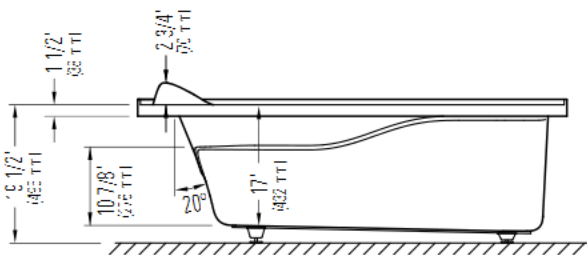

Produce Neptune

DAPHNE

RIGHT DRAIN WITHOUT SKIRT
Bathtub

*A bathtub fitted with back jets can cause the pump to protrude by approximately 3" from the overall dimension.

**All dimensions are approximate and subject to change without notice. Please refer to the installation guide before beginning the installation