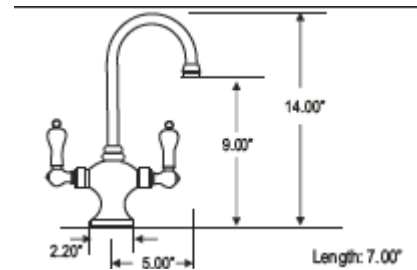

BAR FAUCET

Round Body Bar Faucet

541

Handles/Escutcheon: L1

Codes and Standards

- ADA

ALTMANS RESERVES THE RIGHT TO MODIFY AND CHANGE SPECIFICATIONS AT ANY TIME. PLEASE VERIFY DIMENSIONS PRIOR TO INSTALLATION