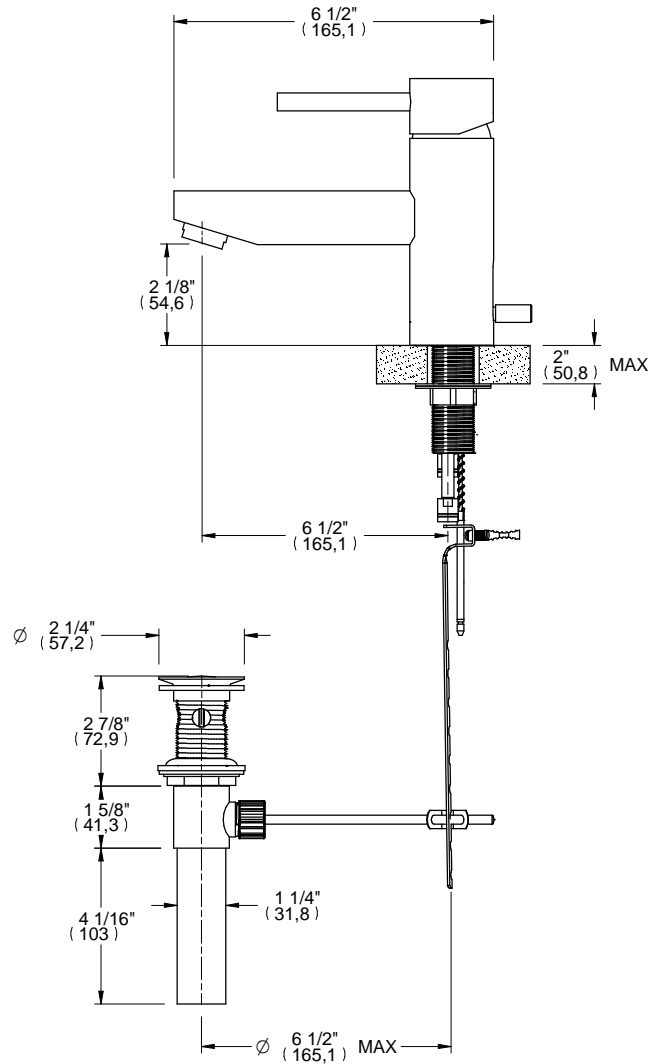

CAL Green

L1

ALTMANS RESERVES THE RIGHT TO MODIFY AND CHANGE SPECIFICATIONS AT ANY TIME. PLEASE VERIFY DIMENSIONS PRIOR TO INSTALLATION.

Features

- Available in Chrome & Xsn
- Low Lead Brass Construction
- Ceramic Cartridge
- Flexible Connections for Easy Installation
- 15" Hose Reach
- With 1LB2 Standard Pop-Up Drain

Through-Hole Specifications

Spout: $\varnothing 1 \frac{1}{4}''$ MAX

DIMENSIONS SHOWN TO NEAREST 1/16"