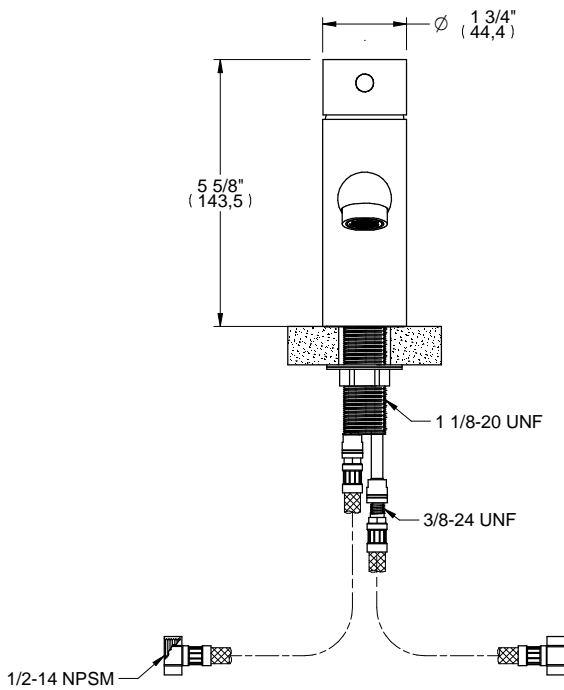

CAL Green

L1

ALTMANS RESERVES THE RIGHT TO MODIFY AND CHANGE SPECIFICATIONS AT ANY TIME. PLEASE VERIFY DIMENSIONS PRIOR TO INSTALLATION.

Features

- Available in Chrome & Xsn
- Low Lead Brass Construction
- Ceramic Cartridge
- Flexible Connections for Easy Installation
- 15" Hose Reach
- With 1LB2 Standard Pop-Up Drain

Through-Hole Specifications

Spout: $\varnothing 1 \frac{1}{4}''$ MAX

DIMENSIONS SHOWN TO NEAREST 1/16"