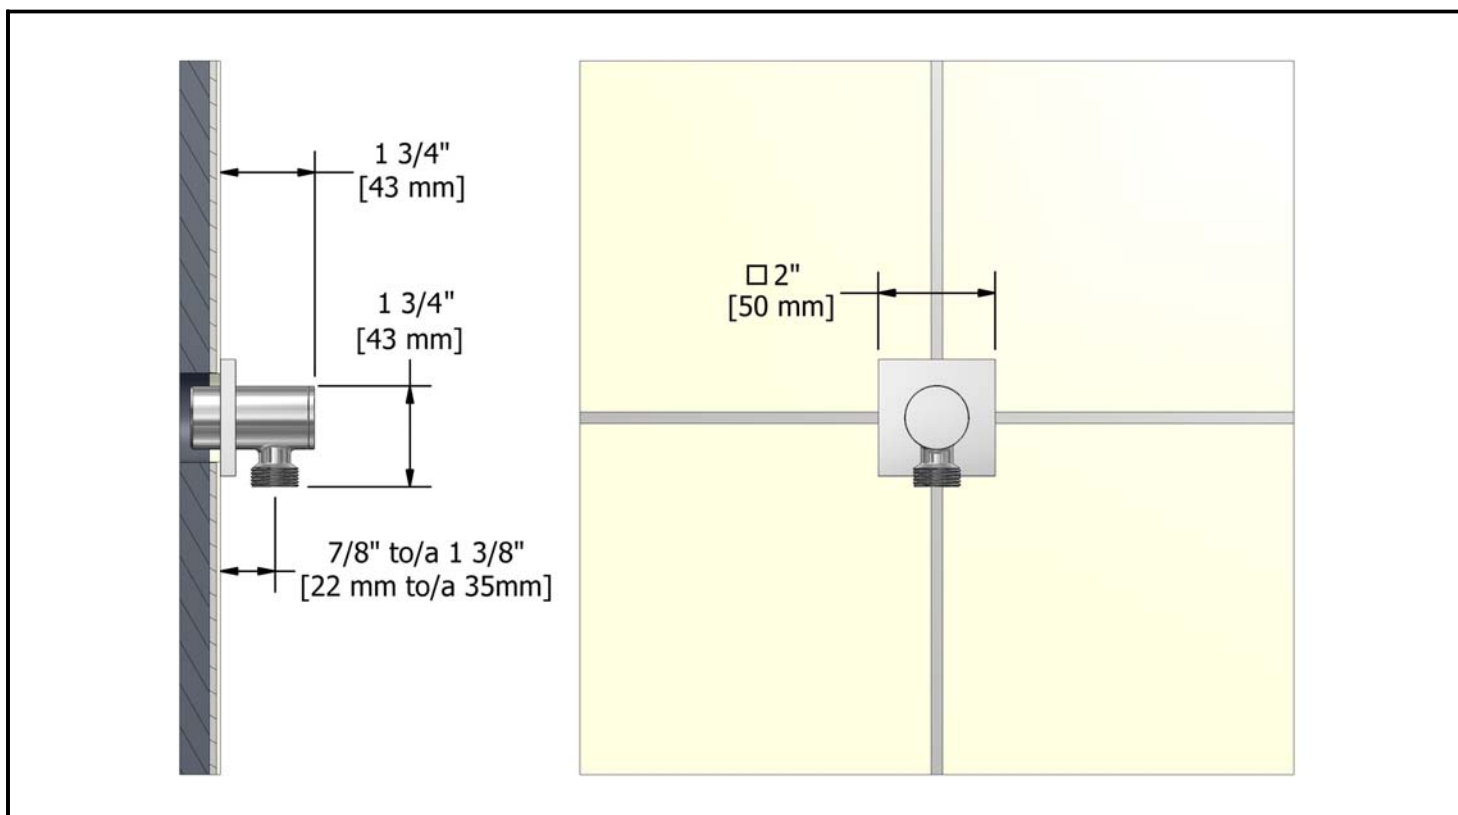

Sizes, models and finishes may differ from those presented.

Warranty

The Riobel inc. product carries a limited LIFETIME warranty on the finish Chrome, Gold (PVD), Brushed nickel (PVD), Night brushed (PVD), Polished nickel (PVD) and all working parts and is guaranteed from the initial date of purchase against all manufacturing defects. Other finished 1 year.

Customer service

Ontario, West Canada : 888-287-5354 Quebec, Maritimes, United States : 866-473-8442