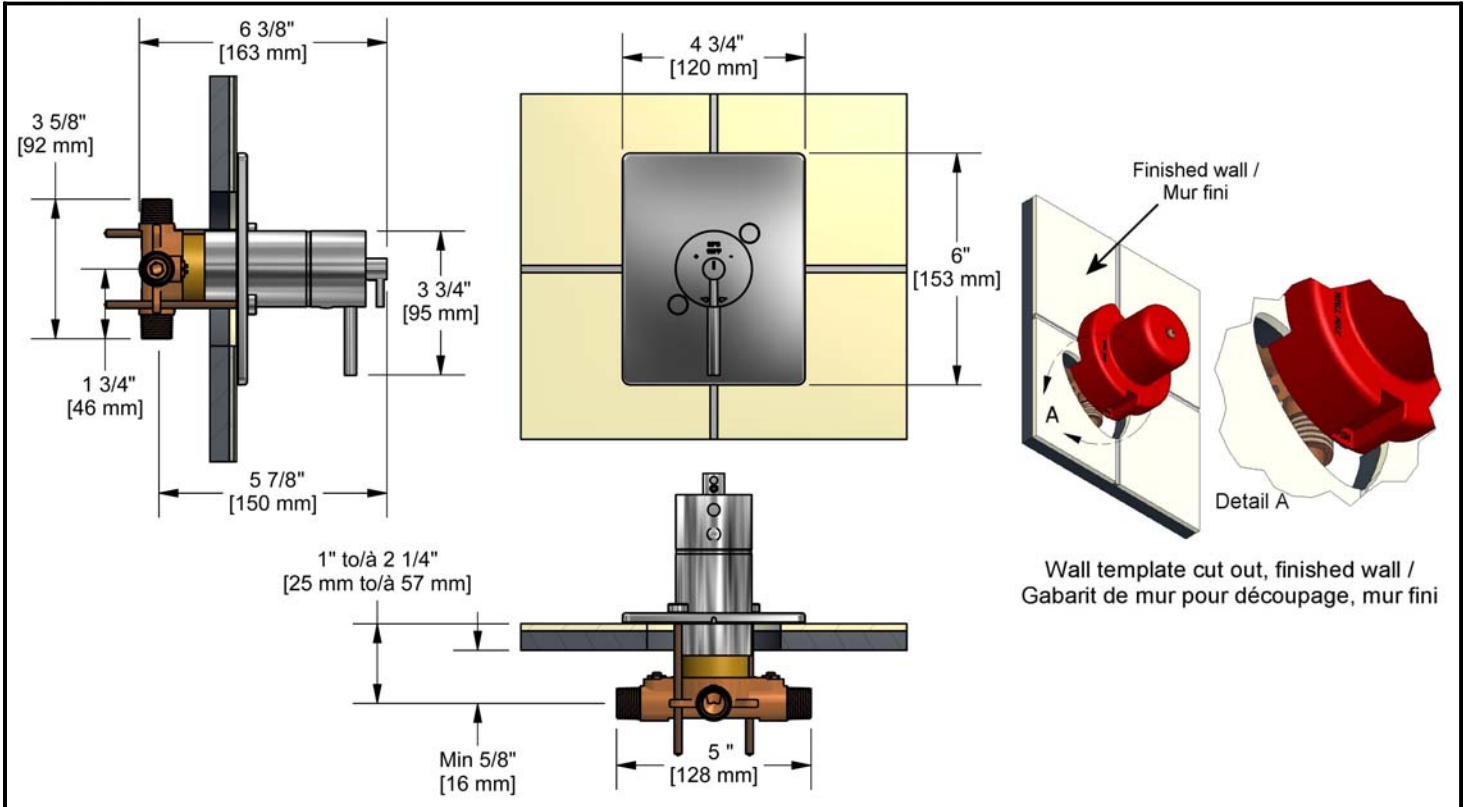

Certifications

- ASME A112.18.1
- CSA B125.1
- ASSE 1016