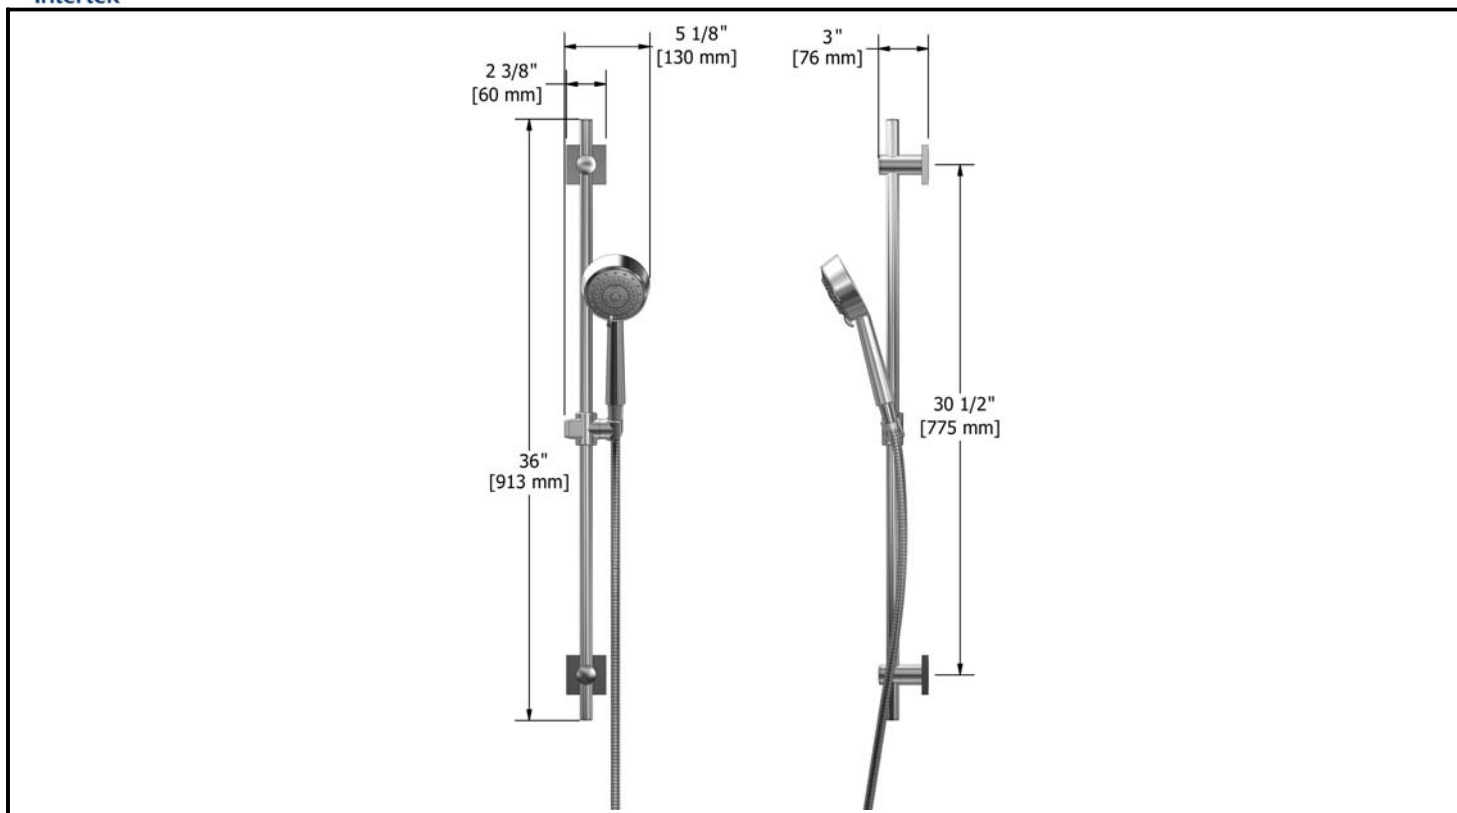

Sizes, models and finishes may differ from those presented.

Warranty

The Riobel inc. product carries a limited LIFETIME warranty on the finish Chrome, Gold (PVD), Brushed nickel (PVD), Night brushed (PVD), Polished nickel (PVD) and all working parts and is guaranteed from the initial date of purchase against all manufacturing defects. Other finished 1 year.

Customer service

Ontario, West Canada : 888-287-5354 Quebec, Maritimes, United States : 866-473-8442