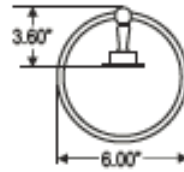

Codes and Standards

ALTMANS RESERVES THE RIGHT TO
MODIFY AND CHANGE SPECIFICATIONS
AT ANY TIME. PLEASE VERIFY DIMEN-
SIONS PRIOR TO INSTALLATION

Color/Finishes

- Polished Chrome, PVD Satin Nickel only

Features and Benefits