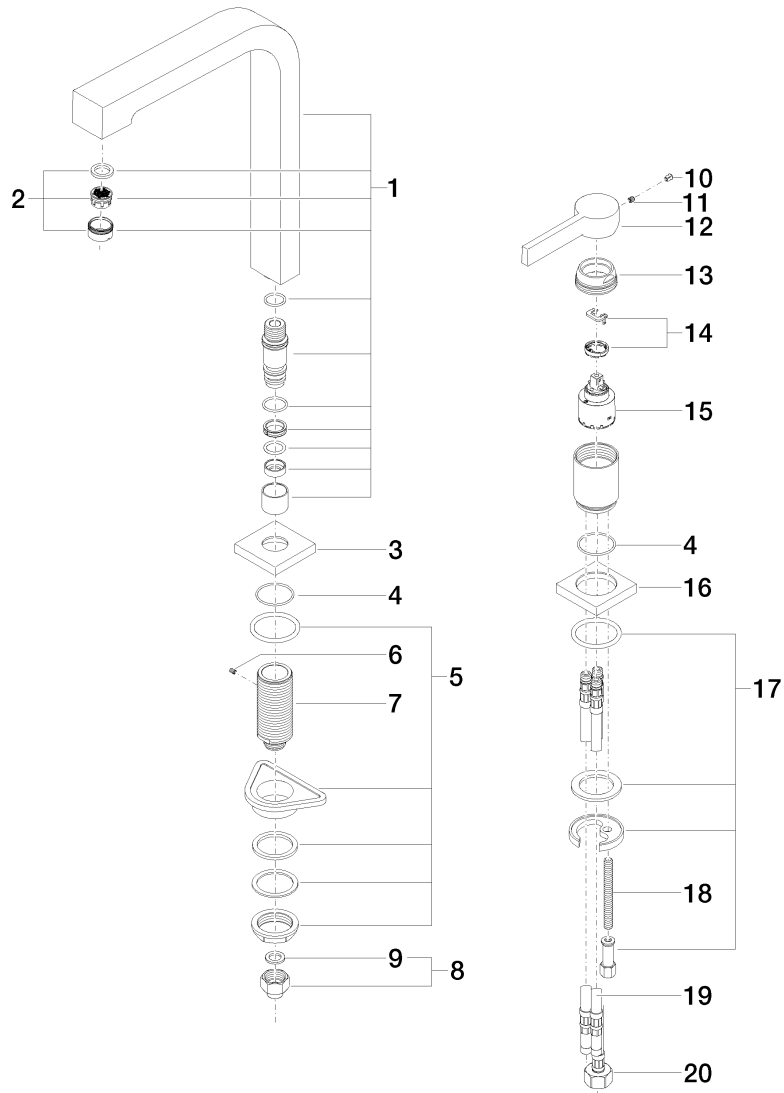

### Product specifications

- **9 1/4" projection**

- Swivel spout 360°
- Total height 13 3/8"
- Height to aerator/spout outlet 11 7/8"
- Single-lever-mixer hole diameter 1 3/8"
- Spout hole diameter 1 3/8"
- M 24 x 1 aerator – male thread
- Ceramic disc cartridge
- M 10 x 1/2 flex line
- 2x M 10 x 1 x 16 1/2" high pressure hose
- Individual flanges 2 1/8" x 2 1/8"
- Water flow rate limited to max. 1.5 gpm
- low lead compliant

[ADA]

Flexible positioning of components

Kitchen

**Maro Two-hole mixer with individual flanges**

Article number: 32800795

**Surfaces**

- chrome 32800795-000010
- matt platinum 32800795-060010

**Exploded assembly drawing**

**Order quantity**

<b>No.</b>	<b>Article number</b>	<b>Name</b>	<b>Installation quantity</b>
1	90110609803ff	spout	1
2	90230102608ff	aerator	1
3	092779006ff	rosette	1
4	09141010290	seal	2
5	0423100440190	fixing set	1
6	09311100890	pin	1
7	093001095ff	adaptor	1
8	0424041661090	nipple	1
9	09142000290	seal	1
10	09312001790	plug	1
11	09311103090	pin	1
12	092079040ff	handle	1
13	092404141ff	nut	1
14	0428101480090	accessories	1
15	09150506190	cartridge	1
16	092779005ff	rosette	1
17	0430110380090	fixing set	1
18	09311101190	pin	1
19	0430040450090	hose	2
20	0430040190090	hose	1

Kitchen

**Maro Two-hole mixer with individual flanges**

Article number: 32800795