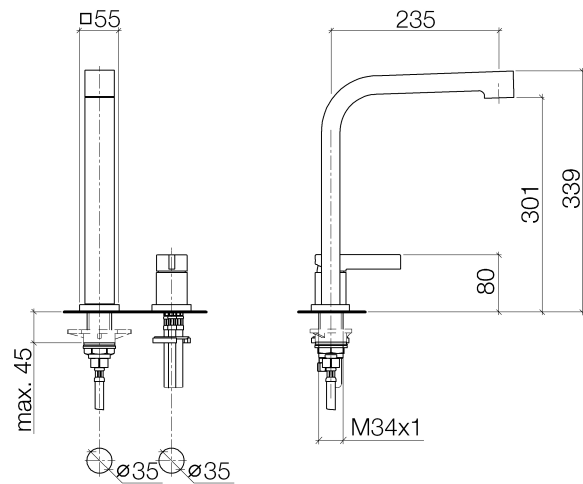

### Product specifications

- **9 1/4" projection**

- Swivel spout 360°
- Total height 13 3/8"
- Height to aerator/spout outlet 11 7/8"
- Single-lever-mixer hole diameter 1 3/8"
- Spout hole diameter 1 3/8"
- M 24 x 1 aerator – male thread
- Ceramic disc cartridge
- M 10 x 1/2 flex line
- 2x M 10 x 1 x 16 1/2" high pressure hose
- Individual flanges 2 1/8" x 2 1/8"
- Water flow rate limited to max. 1.5 gpm
- low lead compliant

[ADA]

Flexible positioning of components

Kitchen

**Maro Two-hole mixer with individual flanges**

Article number: 32800795

**Surfaces**

- chrome 32800795-000010
- matt platinum 32800795-060010

**Exploded assembly drawing**

**Order quantity**

<b>No.</b>	<b>Article number</b>	<b>Name</b>	<b>Installation quantity</b>
1	90110609803ff	spout	1
2	90230102608ff	aerator	1
3	092779006ff	rosette	1
4	09141010290	seal	2
5	0423100440190	fixing set	1
6	09311100890	pin	1
7	093001095ff	adaptor	1
8	0424041661090	nipple	1
9	09142000290	seal	1
10	09312001790	plug	1
11	09311103090	pin	1
12	092079040ff	handle	1
13	092404141ff	nut	1
14	0428101480090	accessories	1
15	09150506190	cartridge	1
16	092779005ff	rosette	1
17	0430110380090	fixing set	1
18	09311101190	pin	1
19	0430040450090	hose	2
20	0430040190090	hose	1

Kitchen

**Maro Two-hole mixer with individual flanges**

Article number: 32800795