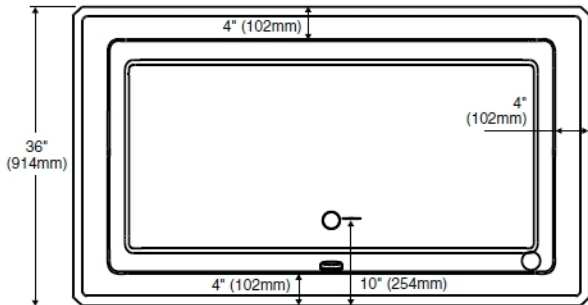

Lutezia 5-1/2' x 36"

(1676 x 914mm)

Model 60645

Freestanding tubs use wall-mounted or freestanding faucets. The waste and overflow assembly is concealed between the walls of the tub, eliminating the need for a decorative exposed drain kit.

Dotted Line Represents Bathing Well

Measurements are $\pm \frac{1}{2}$ " (13mm) and are subject to change without notice. Data herein supersedes all previous prior to publication date shown below.