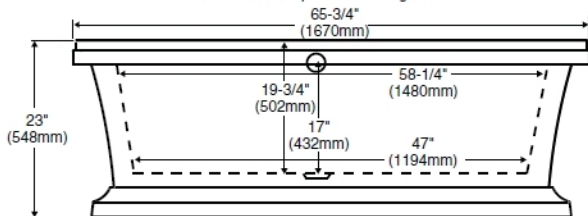

Lutezia 5-1/2' x 36"

(1676 x 914mm)

Model 60645

Freestanding tubs use wall-mounted or freestanding faucets. The waste and overflow assembly is concealed between the walls of the tub, eliminating the need for a decorative exposed drain kit.

Dotted Line Represents Bathing Well

Measurements are $\pm \frac{1}{2}$ " (13mm) and are subject to change without notice. Data herein supersedes all previous prior to publication date shown below.