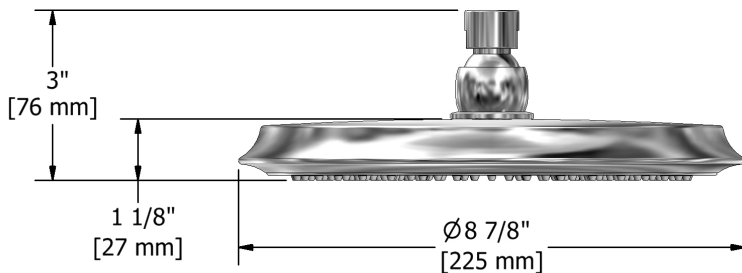

Sizes, models and finishes may differ from thoses presented.

Warranty

The Riobel inc. product carries a limited LIFETIME warranty on the finish Chrome, Gold (PVD), Brushed nickel (PVD), Night brushed (PVD), Polished nickel (PVD) and all working parts and is guaranteed from the initial date of purchase against all manufacturing defects. Other finished 1 year.

Customer Service

Ontario, West Canada : 888-287-5354 Quebec, Maritimes, United States : 866-473-8442

2014.04.30