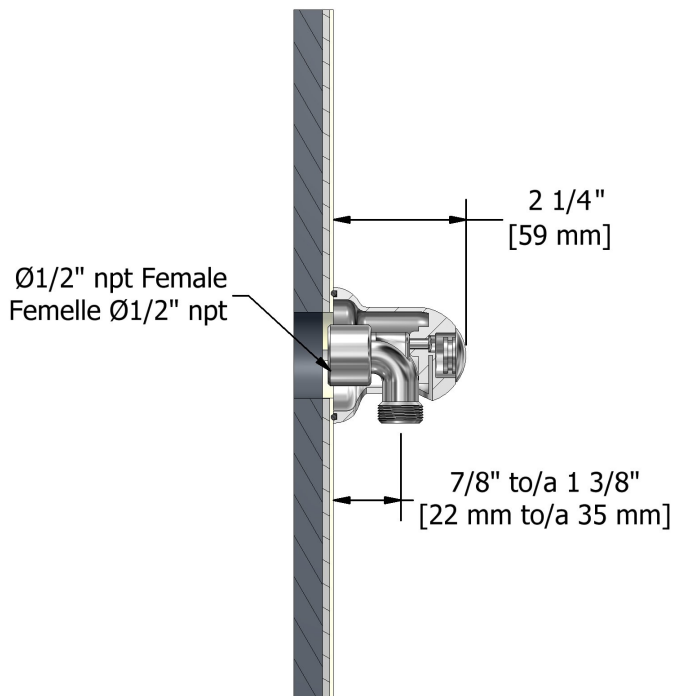

Sizes, models and finishes may differ from thoses presented.

Warranty

The Riobel inc. product carries a limited LIFETIME warranty on the finish Chrome, Gold (PVD), Brushed nickel (PVD), Night brushed (PVD), Polished nickel (PVD) and all working parts and is guaranteed from the initial date of purchase against all manufacturing defects. Other finished 1 year.

Customer Service

Ontario, West Canada : 888-287-5354 Quebec, Maritimes, United States : 866-473-8442