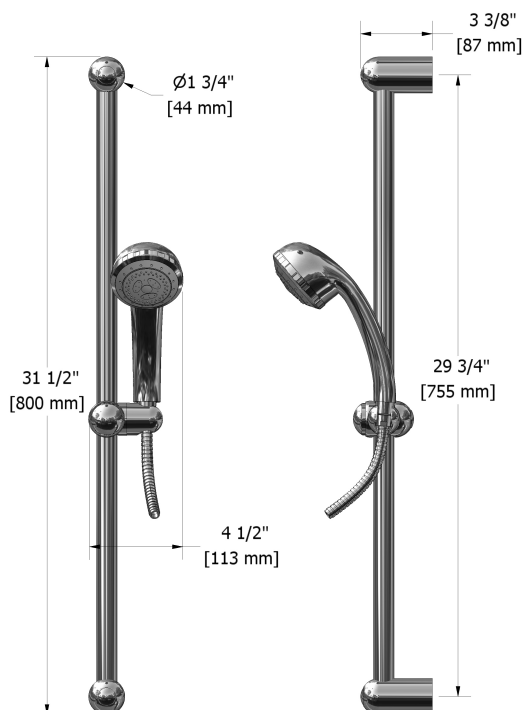

Sizes, models and finishes may differ from those presented.

Warranty

The Riobel inc. product carries a limited LIFETIME warranty on the finish Chrome, Gold (PVD), Brushed nickel (PVD), Night brushed (PVD), Polished nickel (PVD) and all working parts and is guaranteed from the initial date of purchase against all manufacturing defects. Other finished 1 year.

Customer Service

Ontario, West Canada : 888-287-5354 Quebec, Maritimes, United States : 866-473-8442