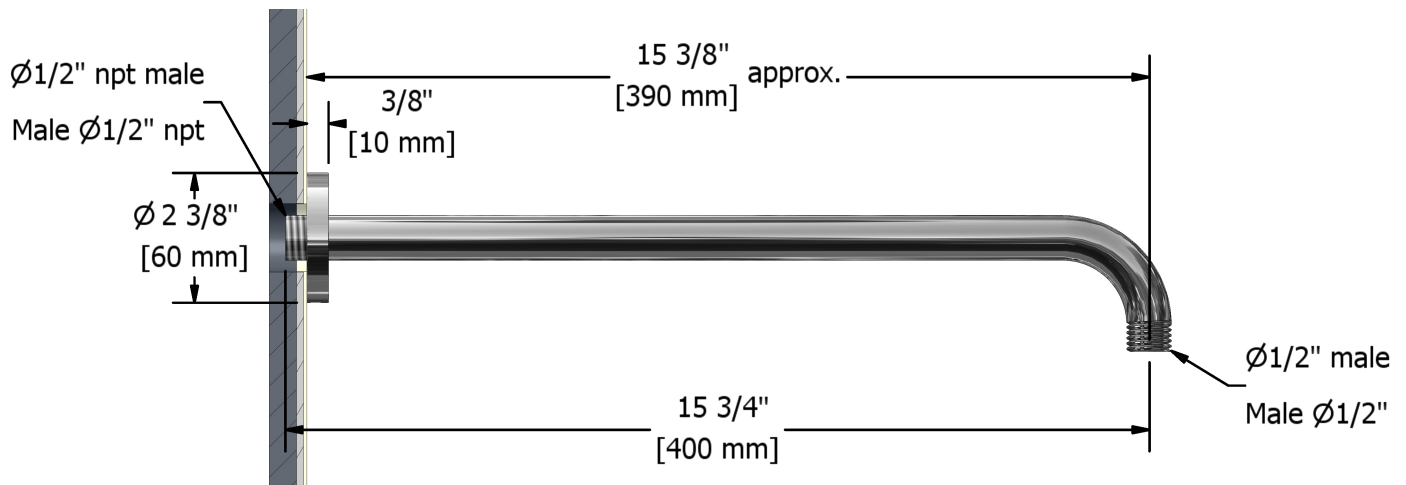

Sizes, models and finishes may differ from thoses presented.

Warranty

The Riobel inc. product carries a limited LIFETIME warranty on the finish Chrome, Gold (PVD), Brushed nickel (PVD), Night brushed (PVD), Polished nickel (PVD) and all working parts and is guaranteed from the initial date of purchase against all manufacturing defects. Other finished 1 year.

Customer Service

Ontario, West Canada : 888-287-5354 Quebec, Maritimes, United States : 866-473-8442

2014.04.30