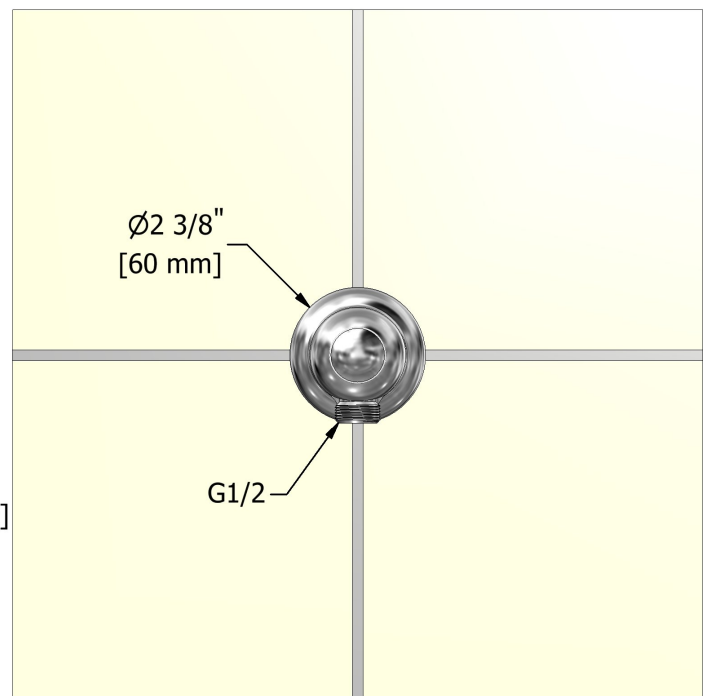

Sizes, models and finishes may differ from thoses presented.

Warranty

The Riobel inc. product carries a limited LIFETIME warranty on the finish Chrome, Gold (PVD), Brushed nickel (PVD), Night brushed (PVD), Polished nickel (PVD) and all working parts and is guaranteed from the initial date of purchase against all manufacturing defects. Other finished 1 year.

Customer Service

Ontario, West Canada : 888-287-5354 Quebec, Maritimes, United States : 866-473-8442