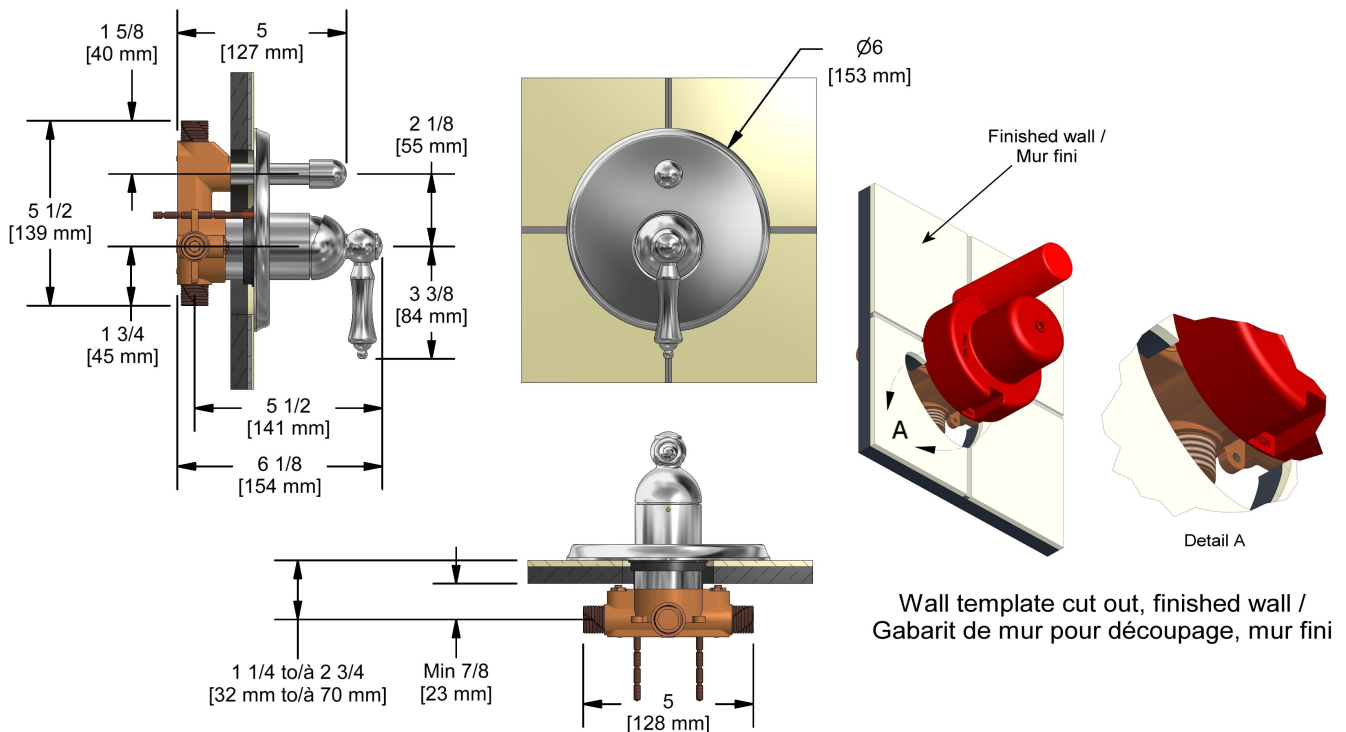

Certifications

- CSA B125.1
- ASME A112.18.1
- ASSE 1016