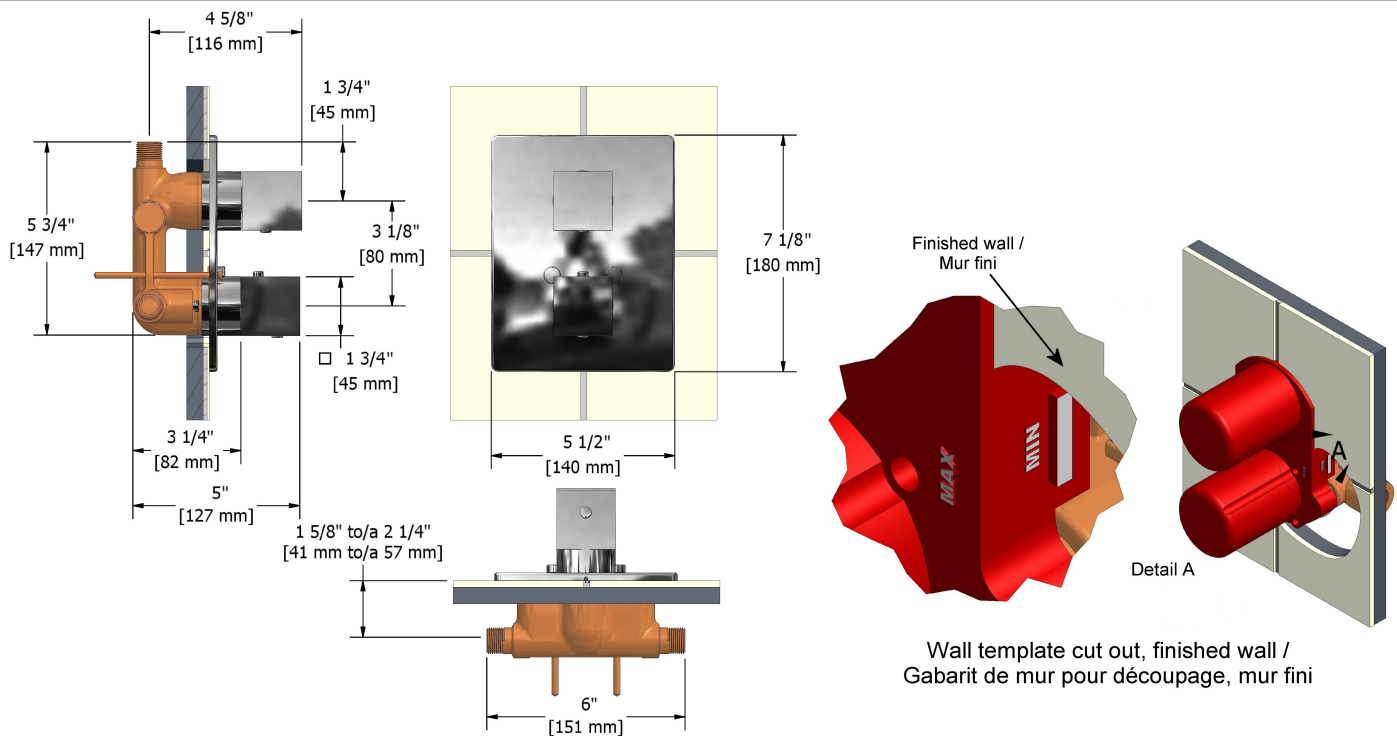

Type T (thermostatic) 3/4" complete valve with shut-off valve
KSTQ32XX

Specifications

Descriptions

- 3/4" inlet male NPT
- High flow thermostatic cartridge
- Check stops
- 1 integrated volume control
- Three 1/2" outlets male NPT

Available colors

- C : Chrome
- BN : Brushed nickel (PVD)

Available flows

- 57 L/min, 15 gpm (US) 60psi

Cartridges

- 401-125
- 401-306

Certifications

- CSA B125.1
- ASME A112.18.1
- ASSE 1016
- CMR248 Approval