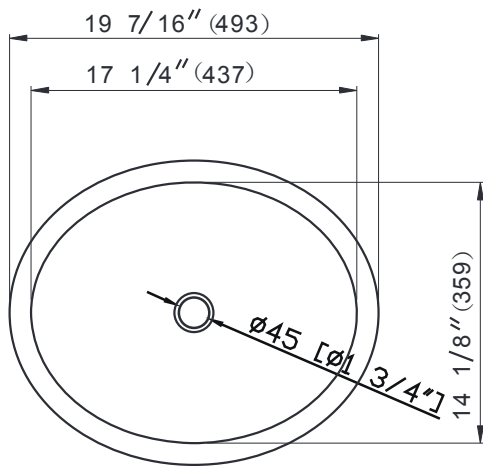

**Vanity under-mount lav white**

<b>St. Thomas Creations</b>	
Item number	Lavatory 1061.000.**
Material	Vitreous China
Date	1/20/2010