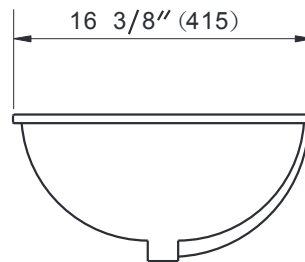

**Vanity under-mount lav white**

<b>St. Thomas Creations</b>	
Item number	Lavatory 1061.000.**
Material	Vitreous China
Date	1/20/2010