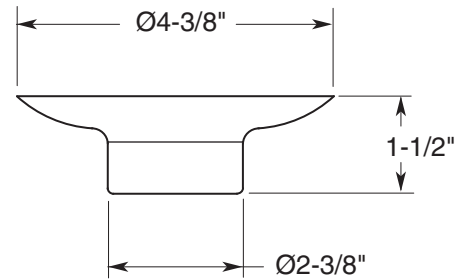

**FEATURES:**

- All brass construction with glass soap dish.
- Glass soap dish P/N: 18.18.022.
- Available in all Sigma finishes. Warranty varies according to finish selection.
- Mounting bracket and screws are supplied.

Series 09  
Glass Soap Dish  
1.09SD00

**TOP VIEW**

**GLASS SOAP DISH**

**FRONT VIEW**

**SIDE VIEW**

Note: Measurements are subject to change or cancellation. No responsibility is assumed for use of superseded or voided pages.