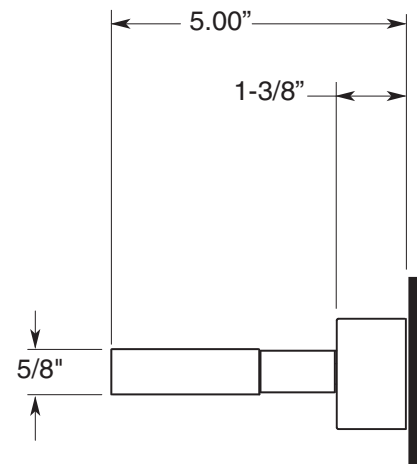

**FEATURES:**

- All brass construction with glass soap dish.
- Glass soap dish P/N: 18.18.022.
- Available in all Sigma finishes. Warranty varies according to finish selection.
- Mounting bracket and screws are supplied.

Series 09  
Glass Soap Dish  
1.09SD00

**TOP VIEW**

**GLASS SOAP DISH**

**FRONT VIEW**

**SIDE VIEW**

Note: Measurements are subject to change or cancellation. No responsibility is assumed for use of superseded or voided pages.