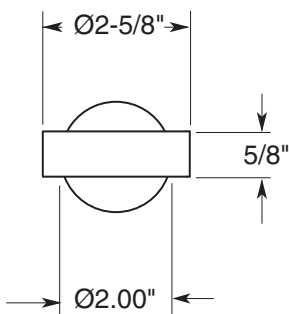

**FEATURES:**

- All brass construction with glass soap dish.
- Glass soap dish P/N: 18.18.022.
- Available in all Sigma finishes. Warranty varies according to finish selection.
- Mounting bracket and screws are supplied.

Series 09  
Glass Soap Dish  
1.09SD00

**TOP VIEW**

**GLASS SOAP DISH**

**FRONT VIEW**

**SIDE VIEW**

Note: Measurements are subject to change or cancellation. No responsibility is assumed for use of superseded or voided pages.