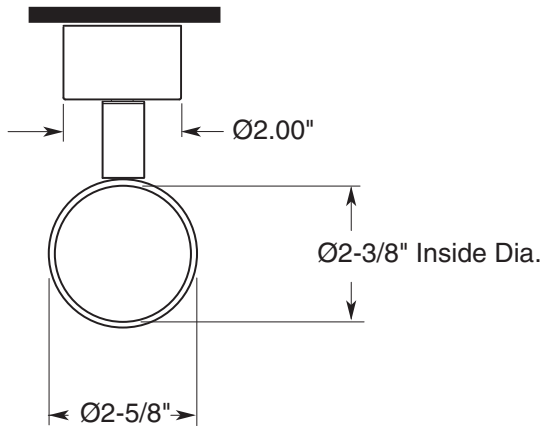

**FEATURES:**

- All brass construction with glass soap dish.
- Glass soap dish P/N: 18.18.022.
- Available in all Sigma finishes. Warranty varies according to finish selection.
- Mounting bracket and screws are supplied.

Series 09  
Glass Soap Dish  
1.09SD00

**TOP VIEW**

**GLASS SOAP DISH**

**FRONT VIEW**

**SIDE VIEW**

Note: Measurements are subject to change or cancellation. No responsibility is assumed for use of superseded or voided pages.