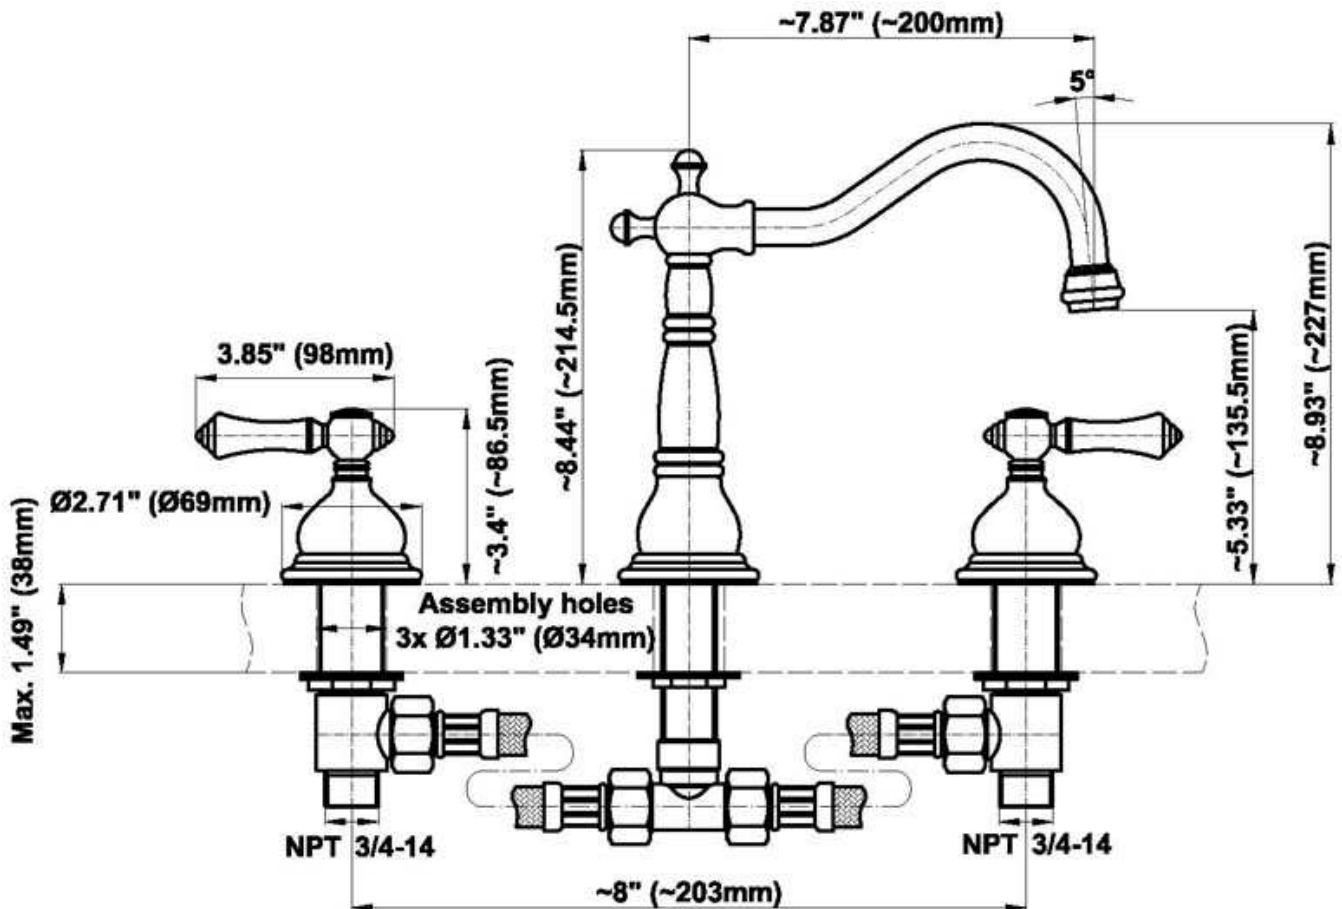

The measurements shown are for reference only. Products and specifications shown are subject to change without notice. Revised 07/2012.

www.graff-faucets.com | phone: 800-954-4723