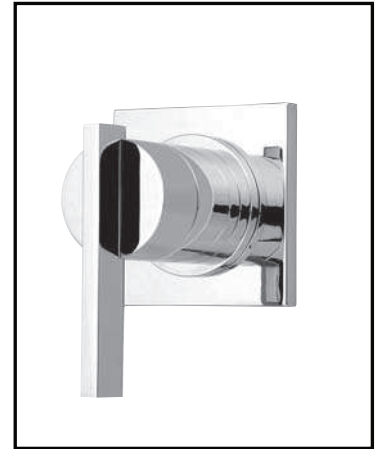

**SPECIFICATIONS**

**SIRIUS™ SINGLE HANDLE VOLUME CONTROL VALVE OR 4-PORT SHOWER DIVERTER**

**Model**

D560944T

**Description**

- Can be used as trim only for volume control valve or trim only 4-port shower diverter valve
- For volume control valve trim kit, deep wall extension kit for ¾" ceramic disc volume control valve - D135301BT
- For 4-port shower diverter trim kit, deep wall extension kit for ½" diverter valve - D130001B available
- Must order valve separately, D135300BT( for volume control valve trim kit) or D13000BT( for 4-port shower diverter trim kit)

**Standards**

• UPC/cUPC

• ASME A112.18.1M

• ADA Accessibility Guidelines for Buildings and Facilities - 4.27.4 Controls and Mechanisms

**Warranty**

Danze products are covered by a manufacturer's limited "lifetime" warranty for manufacturing defects.