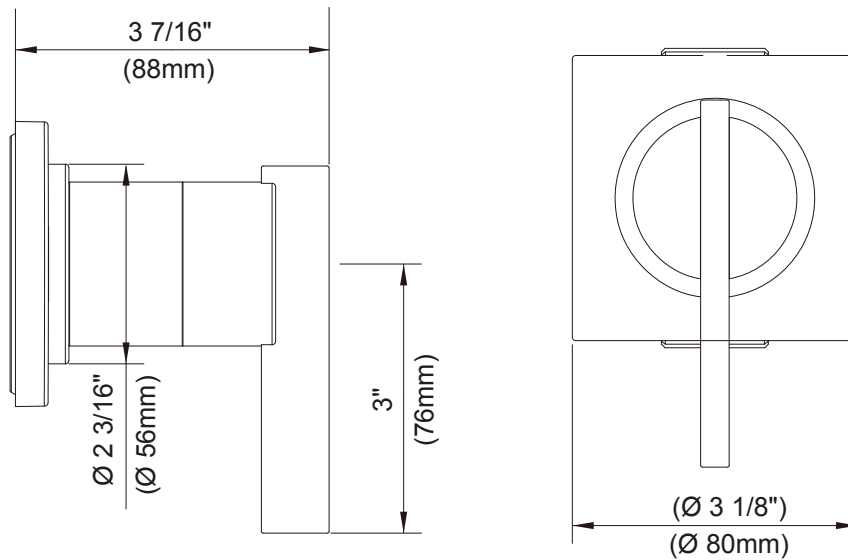

Submittal Information:

Job Name: _____

Location: _____

Contractor: _____

Contact #: _____