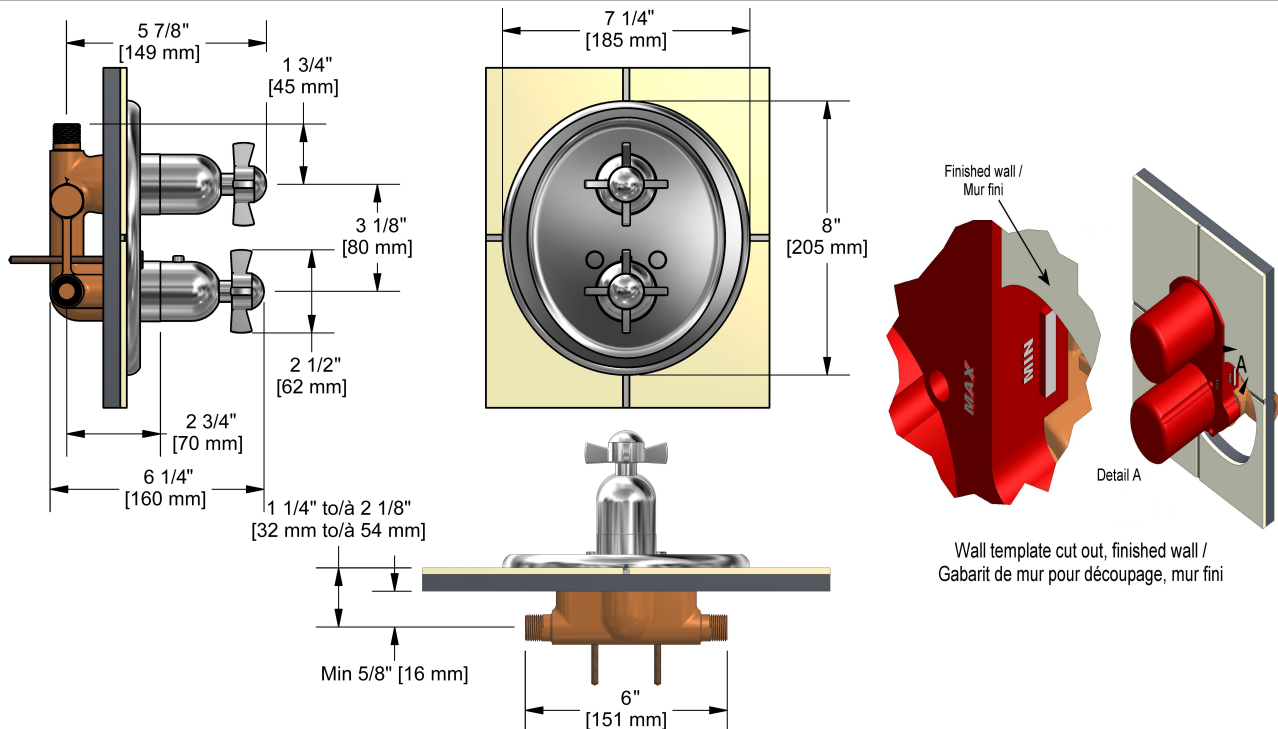

Certifications

- CSA B125.1
- ASME A112.18.1
- ASSE 1016
- CMR248 Approval