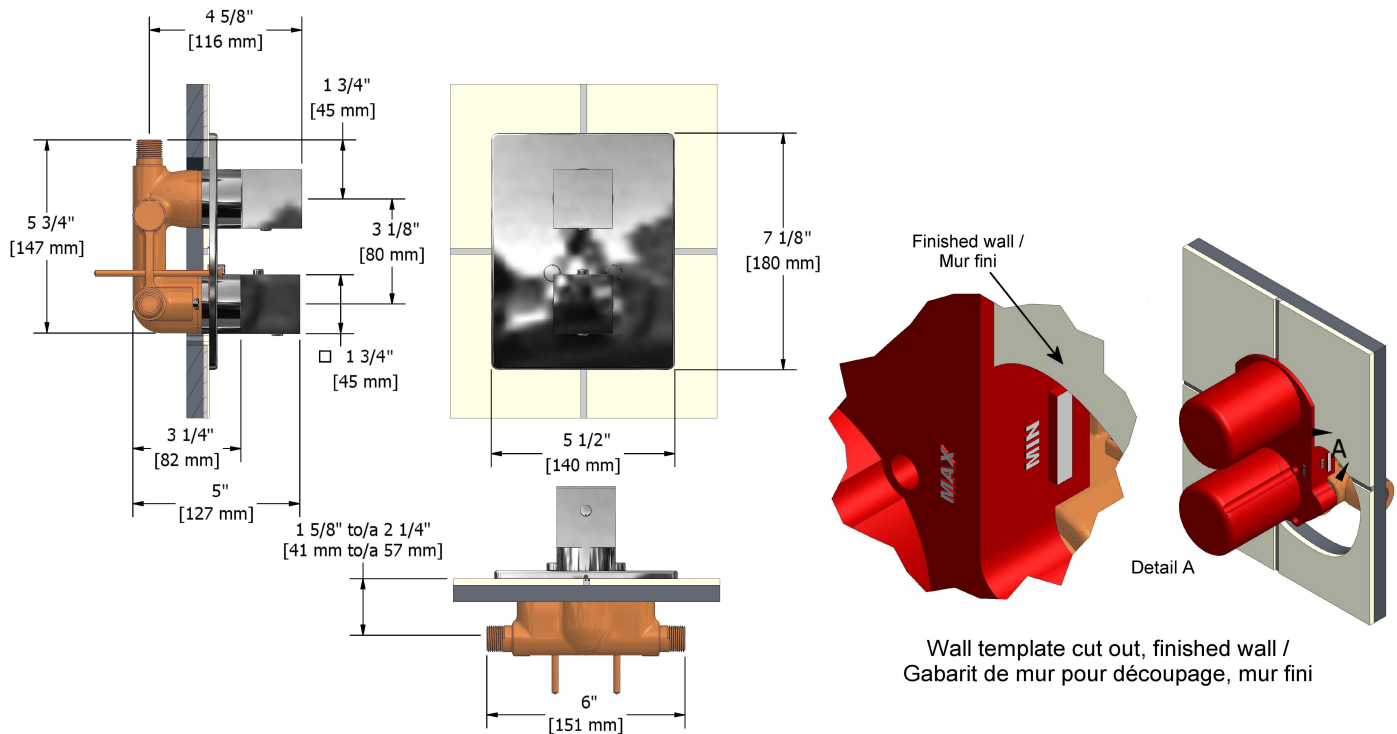

Type T/P 1/2" complete valve with shut-off valve
KSTQ42XX

Specifications

Descriptions

- 1/2" inlet male NPT
- Thermostatic/pressure balance cartridge
- Check stops
- 1 integrated volume control
- Three 1/2" outlets male NPT

Available colors

- C : Chrome
- BN : Brushed nickel (PVD)

Available flows

- 46 L/min, 12 gpm (US) 60psi

Cartridges

- 401-079 (Volume control)
- 401-107 (Thermostatic pressure balance)

Certifications

- CSA B125.1
- ASME A112.18.1
- ASSE 1016
- CMR248 Approval