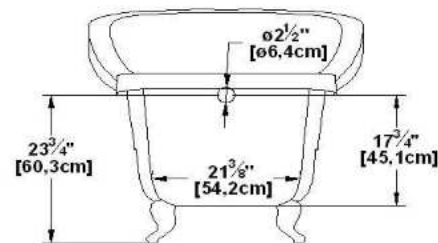

Juliette 66

Product code : **JU66**

Draft revision : **20121011152452**

External dimensions : **66" x 40" x 37,5" [167,6 cm x 101,6 cm x 95,3 cm]**

Serie : **freestand**

Seats : **1**

2012 catalog page : **20**

Lumbar support : **no**

Arm rests : **yes**

Low-profile available : **no**

Draft and specs

Specifications	
Capacity :	45 IMP Gal. / 58,7 US Gal. / 204,6 liters
AeroMassage™ :	43 Easy Clean™ air jets
Super AeroMassage™ :	AeroMassage™ + 12 Easy Clean™ air jets
Dynamic Turbo™ :	unavailable
Confort Air™ :	unavailable
Characteristics :	On legs

Remarks
*all measures have a precision of ± 1/4" (0,63cm)
*internal dimensions taken at 4" (10cm) from bath bottom
*capacity is measured by filling the soaker to 1-1/2" under the overflow
*textured skirt available on all freestand products
*shelf height is 3/4" on all "low-profile" models