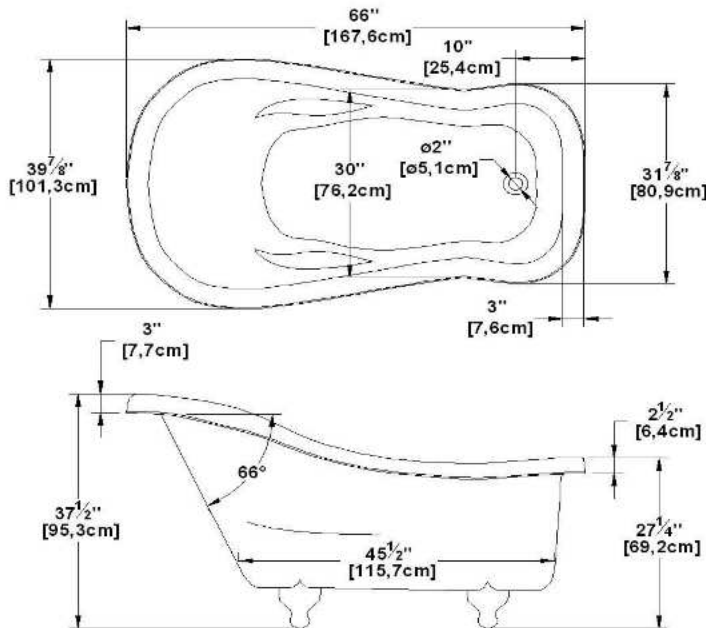

Juliette 66

Product code : **JU66**

Draft revision : **20121011152452**

External dimensions : **66" x 40" x 37,5" [167,6 cm x 101,6 cm x 95,3 cm]**

Serie : **freestand**

Seats : **1**

2012 catalog page : **20**

Lumbar support : **no**

Arm rests : **yes**

Low-profile available : **no**

Draft and specs

Specifications	
Capacity :	45 IMP Gal. / 58,7 US Gal. / 204,6 liters
AeroMassage™ :	43 Easy Clean™ air jets
Super AeroMassage™ :	AeroMassage™ + 12 Easy Clean™ air jets
Dynamic Turbo™ :	unavailable
Confort Air™ :	unavailable
Characteristics :	On legs

Remarks
*all measures have a precision of ± 1/4" (0,63cm)
*internal dimensions taken at 4" (10cm) from bath bottom
*capacity is measured by filling the soaker to 1-1/2" under the overflow
*textured skirt available on all freestand products
*shelf height is 3/4" on all "low-profile" models