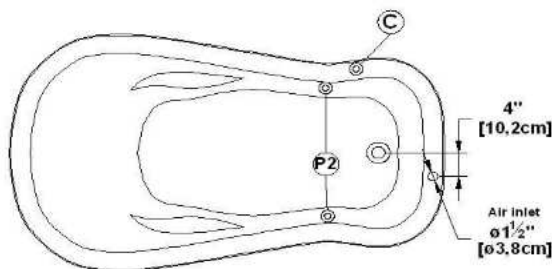

Options and installation

*accessories and decorative lines positions are approximative

Additional(s) note(s) :

Chromatherapy not available on this model. When ordered with AeroMassage™ or Super AeroMassage™, faucets must be installed on the wall or floor and blower must be relocated. Keypad not installed when ordered with remote control.

*It is possible that faucets may be installed elsewhere on the product. Verify, directly on the product, that there are no conflicting parts before drilling.

IMPORTANT NOTE : Specifications, dimensions and models are subject to change.

Visit our website <http://www.oceania-attitude.com> to access up-to-date dimensions and informations. In all cases, information on the website is the most up-to-date. Dimensions may vary slightly. To ensure proper fit, mesurements must be taken on the product directly.

Legend		
(S) Blower	(L) Mood light	(C) Keypad
(P1) Pump	(P2) Grab bar	
[X] Recommended faucets drilling location*		
Deck cut-out line - - - - -		

Available models	
Model	Availability
Soaker alone	x
Confort Air™	
AeroMassage™	x
Super AeroMassage™	x
Dynamic Turbo™ (not available in the U.S.)	
Dynamic Turbo™ + AeroMassage™	
Dynamic Turbo™ + Super AeroMassage™	

Available recommended options
Front skirt : Included (Freestanding)
Recommended drain : OV
Tiling flanges : unavailable
Floating controller : unavailable

Head office

591, avenue des Entreprises
Thetford Mines, Quebec
CANADA G6H 4B2

Phone numbers

No-charge : 1-877-332-4224
Fax : 1-866-460-4334

Internet

Web : <http://www.oceania-attitude.com>
Email : info@oceaniabaths.com