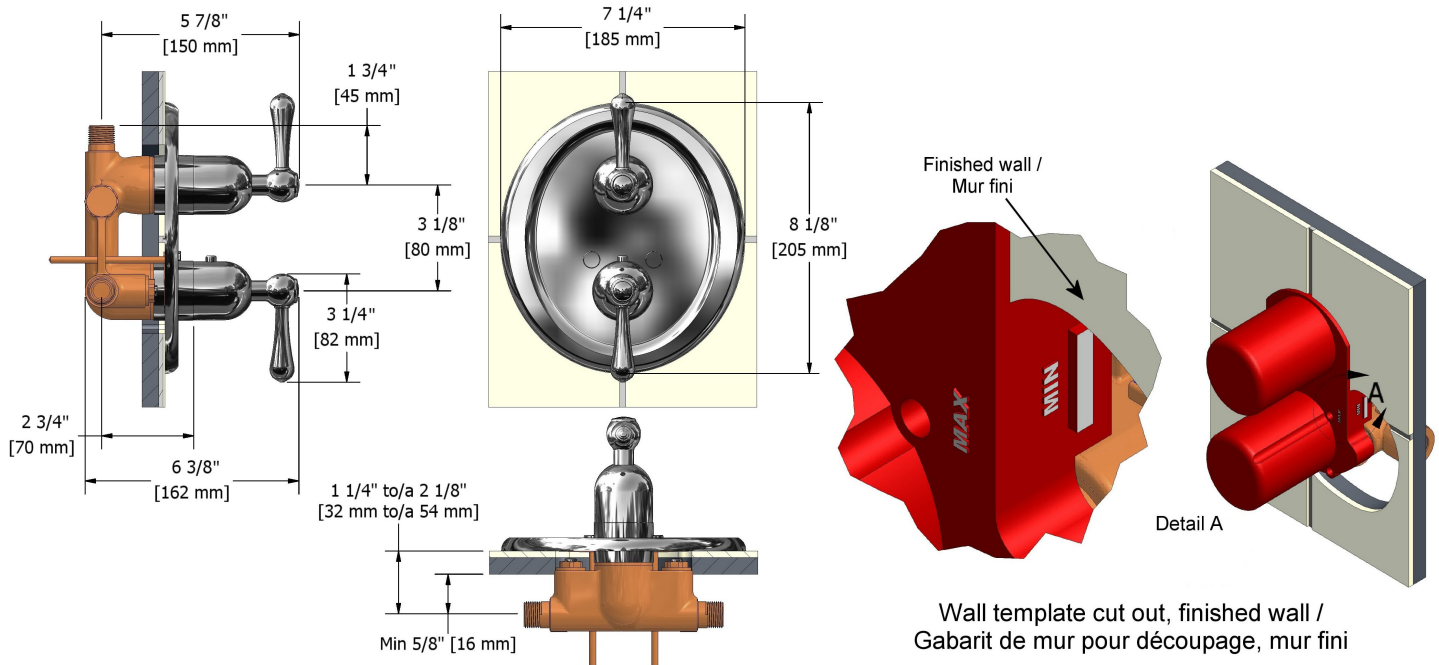

Type T/P 1/2" complete valve with shut-off valve
FI42LXX

Specifications

Descriptions

- 1/2" inlet male NPT
- Thermostatic/pressure balance cartridge
- Check stops
- 1 integrated volume control
- Three 1/2" outlets male NPT

Available colors

- C : Chrome
- BN : Brushed nickel (PVD)

Available flows

- 46 L/min, 12 gpm (US) 60psi

Cartridges

- 401-079 (Volume control)
- 401-107 (Thermostatic pressure balance)

Certifications

- CSA B125.1
- ASME A112.18.1
- ASSE 1016
- CMR248 Approval