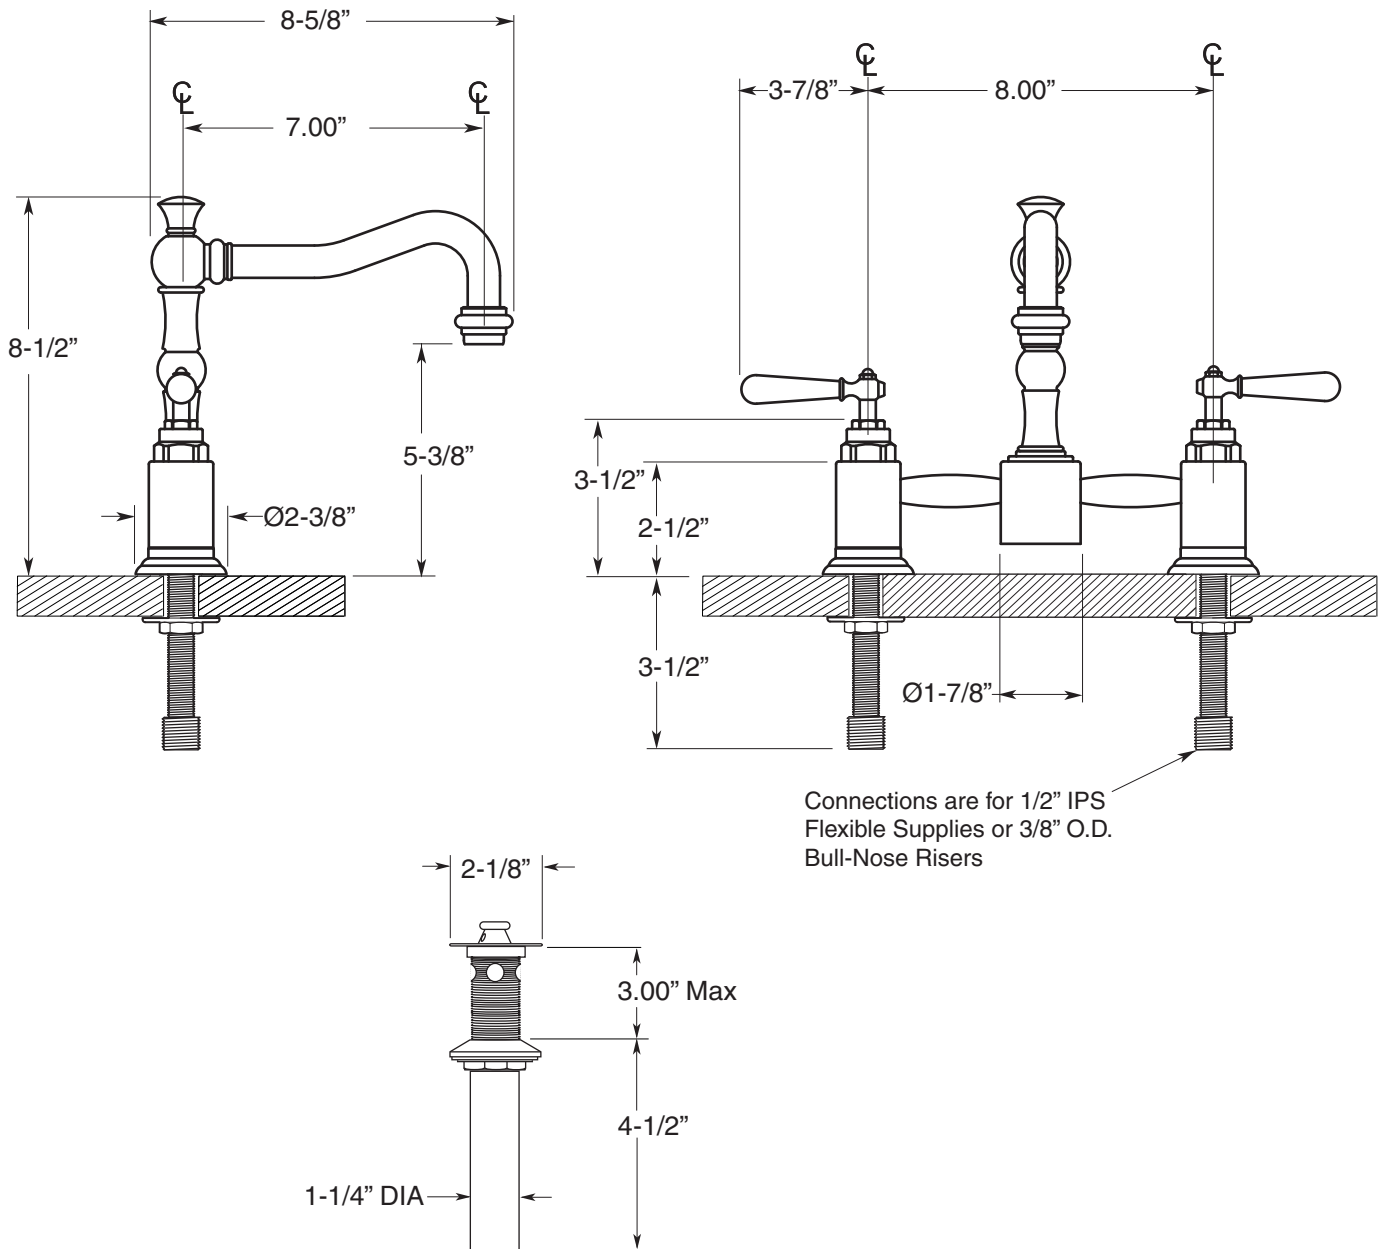

FEATURES:

- All brass construction. Flexible hose connections.
- Includes Lift & Turn drain with overflow.
- Replacement cartridge P/N: 18.30.029-cold / 18.30.030-hot
- Available in all finishes. Warranty varies according to finish selection.
- Standard aerator is limited to 1.5 gpm.
- Certified to meet and exceed the following codes and standards:
ASME A112.18.1-2005/CSAB 125.1-2005.

Loire
Pillar Lavatory Set
(Swivel Spout)
1.3556034

Note: Measurements are subject to change or cancellation. No responsibility is assumed for use of superseded or voided pages.