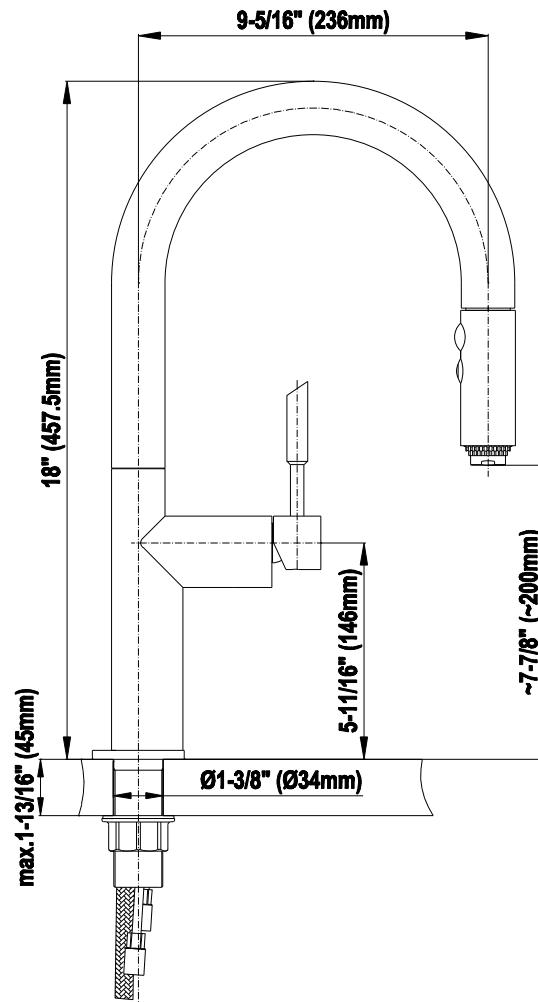

The measurements shown are for reference only. Products and specifications shown are subject to change without notice. Revised 09/2012.

www.graff-faucets.com | phone: 800-954-4723