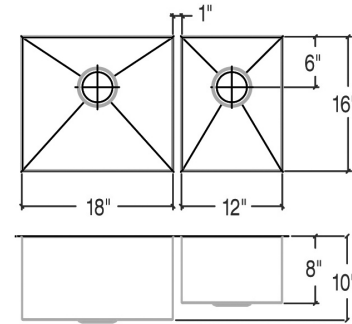

003991 | **J7®**

Project name: _____

Specifier: _____ Contractor: _____

Features

- Handcrafted in Canada using recycled American stainless steel
- Commercial grade
- 16 ga material thickness
- Corrosion resistant 304 series stainless steel (18/10)
- Elegant no. 4 brushed finish (appliance finish)
- Highly efficient sound deadening pads
- Practical flat sink bottom and straight bowl sides
- Stylish and functional bowl bottom grooves
- Optional in-bowl storage drawer
- Rear 3 1/2" drain placement
- Limited lifetime warranty

Standards compliance

- ASME A112.19.3
- CSA B45.0
- CSA B45.4

Optional accessories

- Colander 205012
- Cutting board 210047
- Drain fitting 100056
- Drain fitting 100080
- Drain fitting 100081
- Drain fitting 100082
- Drain fitting 100083
- Grid 200301
- Grid 200303

Sink dimensions

Model	Overall	Bowls	Depth	Cabinet Size*	Drain
003991	32" x 17 1/2"	LH 18" x 16" RH 12" x 16"	10" 8"	36"	3 1/2"
003934	32" x 17 1/2"	LH 18" x 16" RH 12" x 16"	8" 8"	36"	3 1/2"
003936	32" x 17 1/2"	LH 12" x 16" RH 18" x 16"	8" 8"	36"	3 1/2"
003983	32" x 17 1/2"	LH 12" x 16" RH 18" x 16"	8" 10"	36"	3 1/2"

* Cabinet Size is the Recommended Cabinet Size

Product specifications

Sink type to be undermount double bowl. Sink to be handcrafted from a single sheet of 16 ga stainless steel having 18/10 chrome/nickel content and a no.4 brushed finish. Sink to feature bowl bottom grooves, rear 3 1/2" drain placement and sound deadening pads. Sink overall dimensions to be 32" left-to-right and 17 1/2" front-to-back. LH Bowl dimensions to be 18" left-to-right and 16" front-to-back. RH Bowl dimensions to be 12" left-to-right and 16" front-to-back. Sink to feature 7mm radius corners. Sink to be Julien J7® collection model 003991 with bowl depth of 10" on LH bowl and 8" on RH bowl.

Warranty

Julien inc. offers a LIMITED LIFETIME WARRANTY on the fix components of its stainless steel sinks against defects of material and workmanship. For further details on our product warranty, please refer to our catalog or Web site.