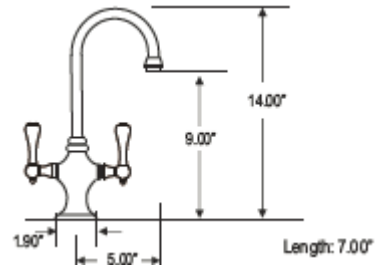

BAR FAUCET

Flat Body Bar Faucet

540

Handles/Escutcheon: L7

Codes and Standards

- ADA

ALTMANS RESERVES THE RIGHT TO MODIFY AND CHANGE SPECIFICATIONS AT ANY TIME. PLEASE VERIFY DIMENSIONS PRIOR TO INSTALLATION