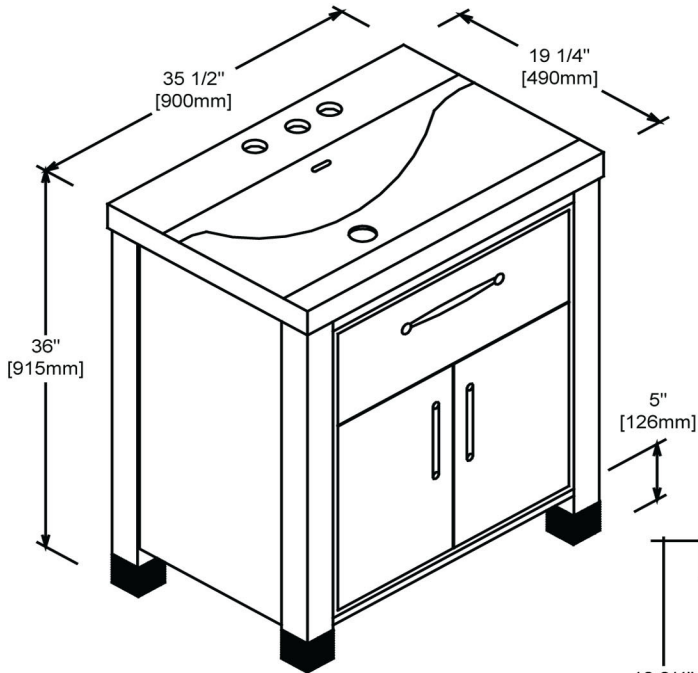

145-V36 36" Vanity

SPECIFICATION SHEET

Features

- Materials: Poplar solids with Basswood veneers
- Hinges: Fully concealed, soft closing
- Doors: 2
- Glides: soft closing
- Drawers: 1
- Drawer Boxes: 1/2" solid pine, four sided English dovetail
- Hardware: Brushed Nickel (8" c-c drill)
- Back panel: Fully covered
- Side Panels: 5/8" PB with Basswood veneers
- Includes: Sink (1) + Metal legs (4) with Brush Nickel finish