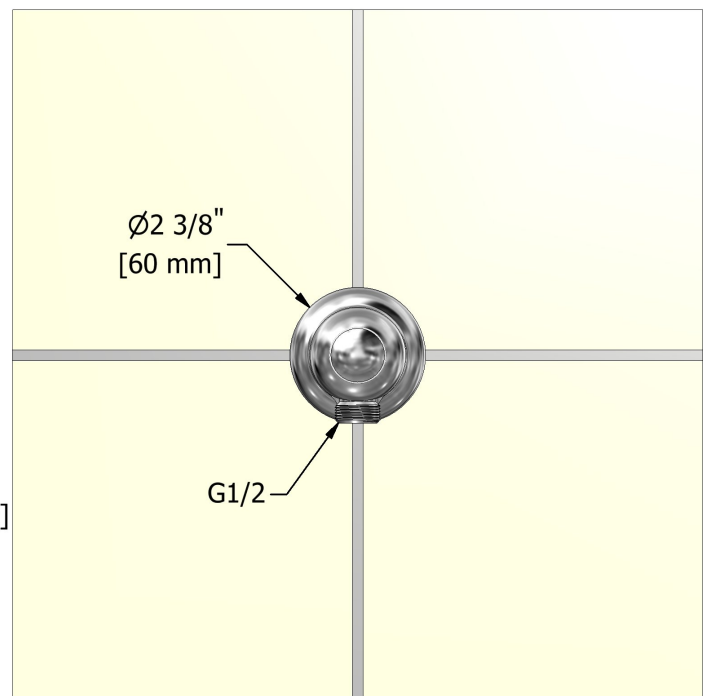

Sizes, models and finishes may differ from thoses presented.

Warranty

The Riobel inc. product carries a limited LIFETIME warranty on the finish Chrome, Gold (PVD), Brushed nickel (PVD), Night brushed (PVD), Polished nickel (PVD) and all working parts and is guaranteed from the initial date of purchase against all manufacturing defects. Other finished 1 year.

Customer Service

Ontario, West Canada : 888-287-5354 Quebec, Maritimes, United States : 866-473-8442

2014.05.01