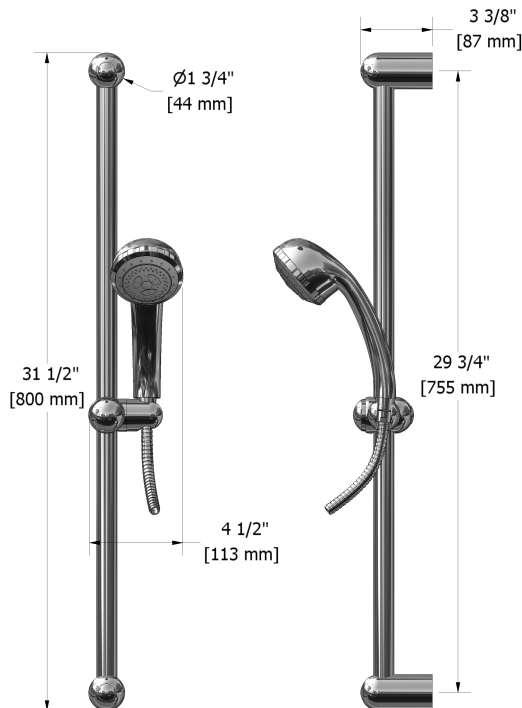

Sizes, models and finishes may differ from thoses presented.

Warranty

The Riobel inc. product carries a limited LIFETIME warranty on the finish Chrome, Gold (PVD), Brushed nickel (PVD), Night brushed (PVD), Polished nickel (PVD) and all working parts and is guaranteed from the initial date of purchase against all manufacturing defects. Other finished 1 year.

Customer Service

Ontario, West Canada : 888-287-5354 Quebec, Maritimes, United States : 866-473-8442