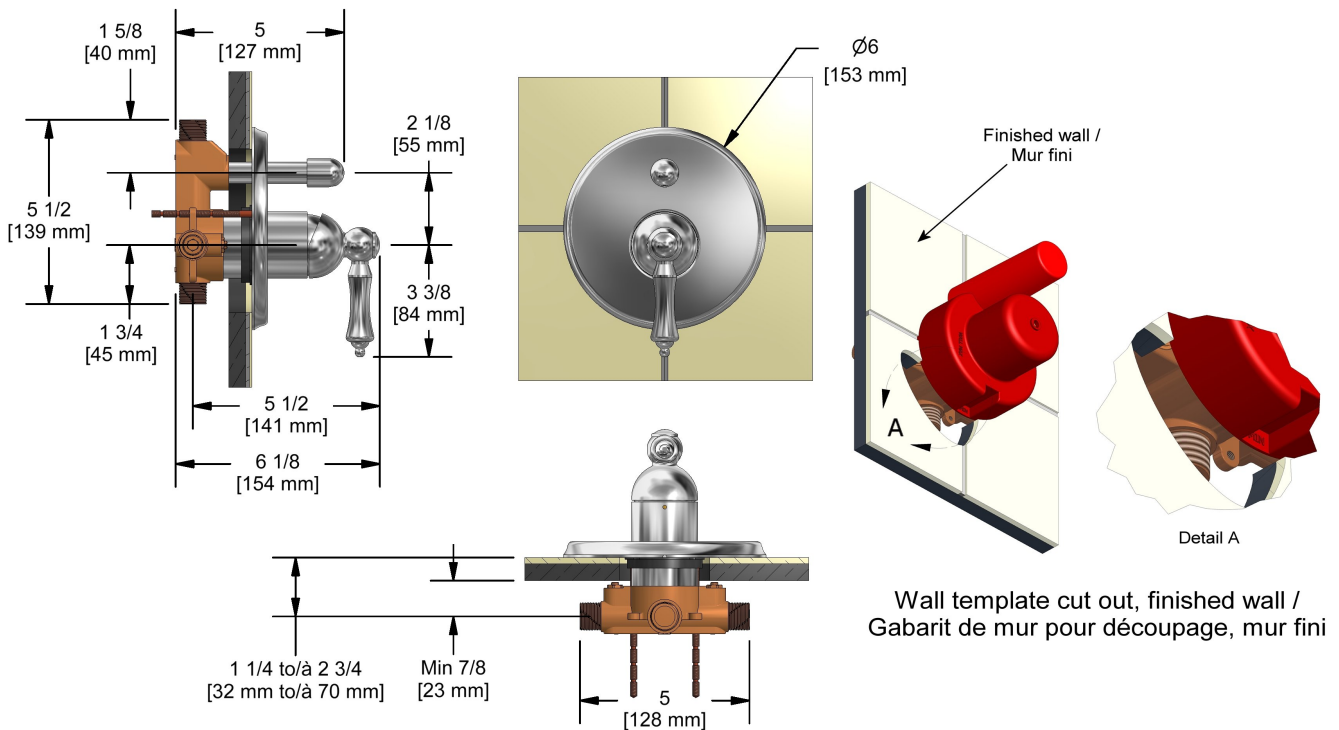

Certifications

- CSA B125.1
- ASME A112.18.1
- ASSE 1016