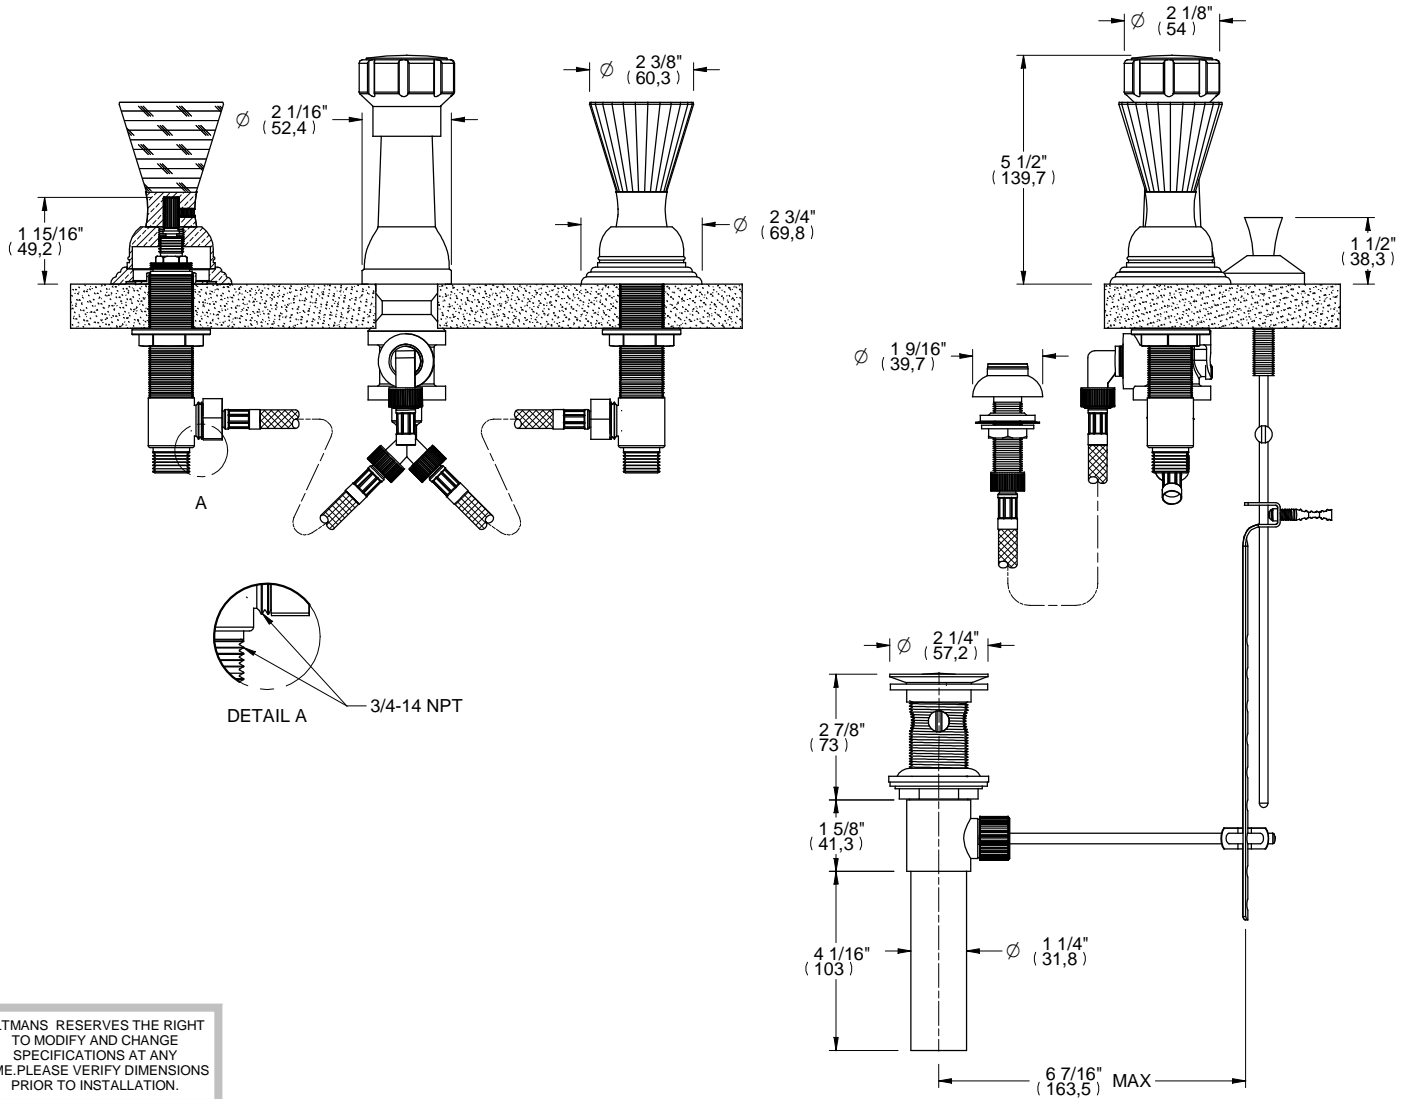

L1

ALTMANS RESERVES THE RIGHT TO MODIFY AND CHANGE SPECIFICATIONS AT ANY TIME. PLEASE VERIFY DIMENSIONS PRIOR TO INSTALLATION.

Features

- Available in All Finishes
- Brass Construction
- 1/4" Turn Ceramic Disc Cartridge

Through-Hole Specifications

All Holes 1 1/2" Max.

DIMENSIONS SHOWN TO NEAREST 1/16"